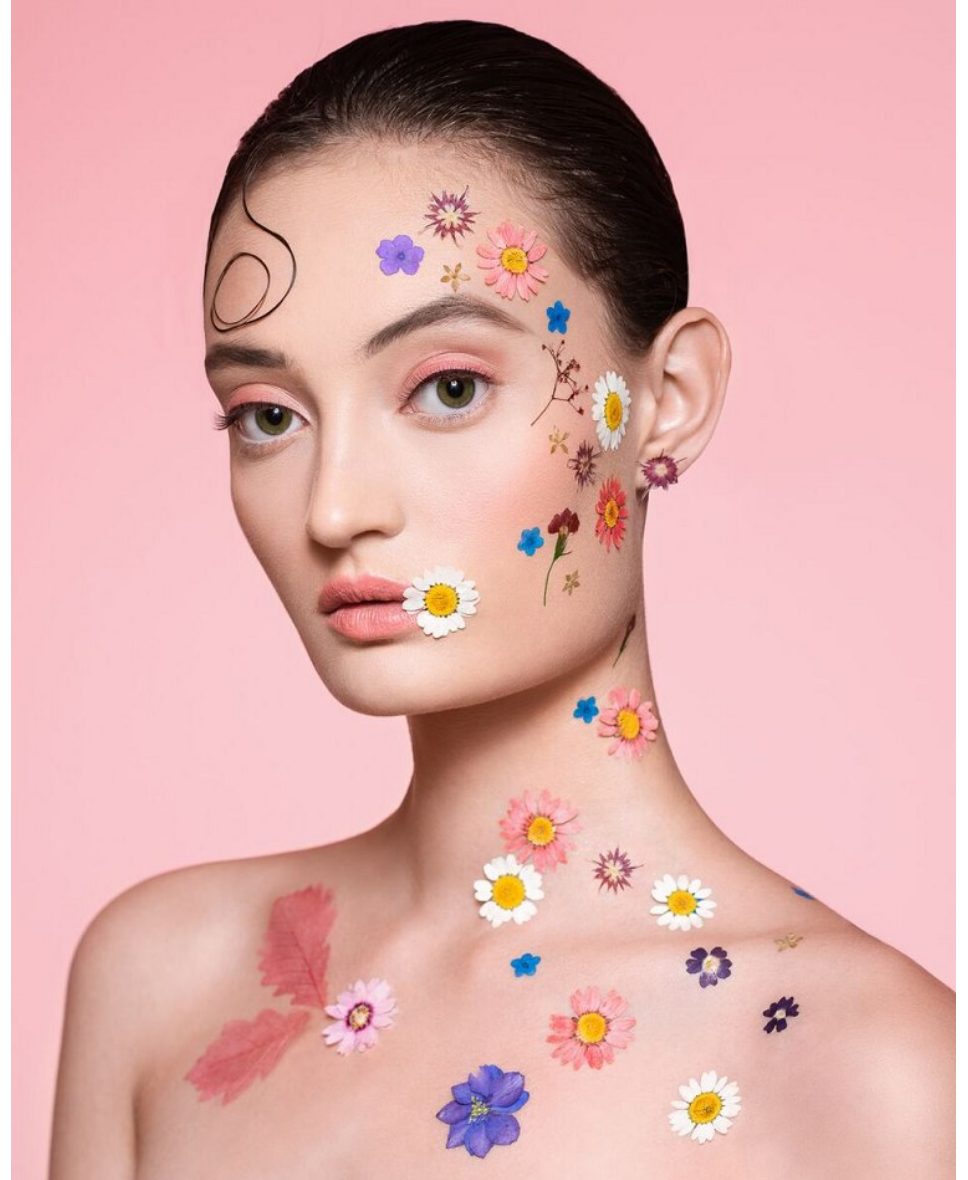

Image: Buzz Talent

JESSICA

Height 175cm/5'9" Bust 81cm/32" Waist 66cm/26" Hips 84cm/33" Dress 34-36 EU/4-6 US/6-8 UK Hair Light Brown Eyes Green/Brown

Image: Buzz Talent

JESSICA

Height 175cm/5'9" Bust 81cm/32" Waist 66cm/26" Hips 84cm/33" Dress 34-36 EU/4-6 US/6-8 UK Hair Light Brown Eyes Green/Brown

Image: Buzz Talent

JESSICA

Height 175cm/5'9" Bust 81cm/32" Waist 66cm/26" Hips 84cm/33" Dress 34-36 EU/4-6 US/6-8 UK Hair Light Brown Eyes Green/Brown