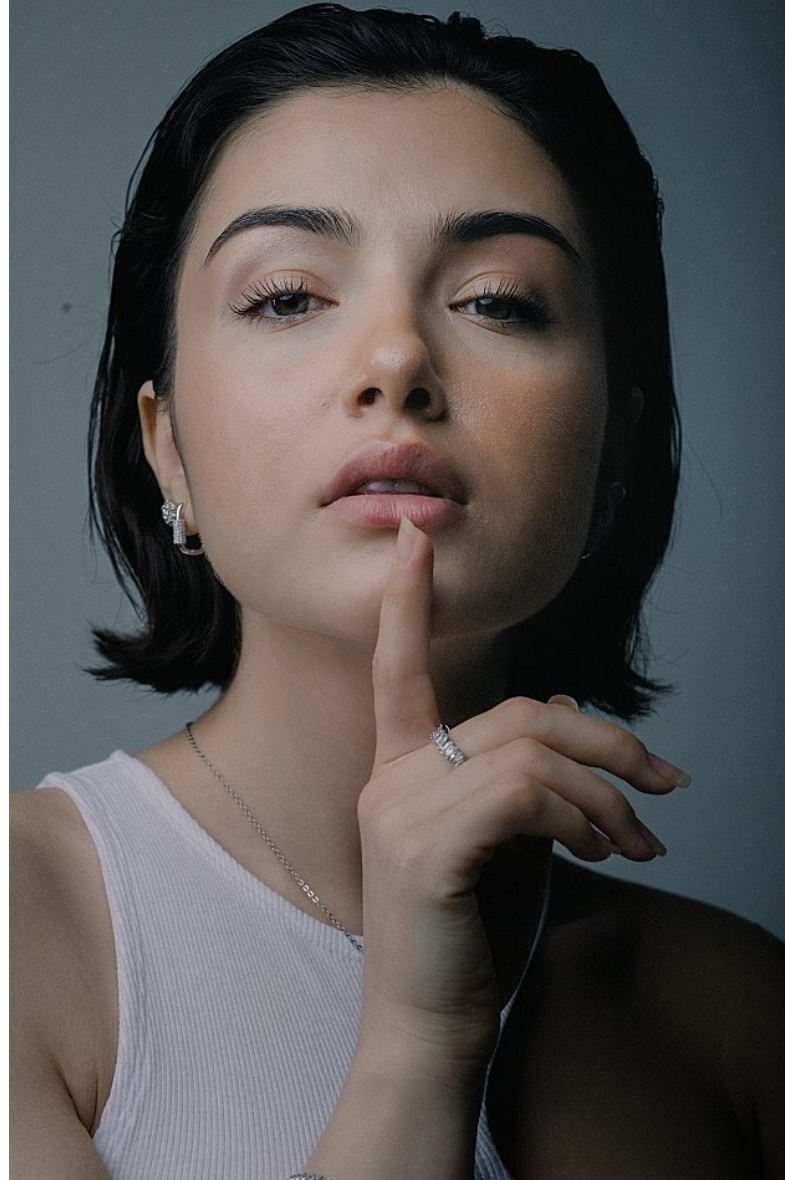

Image: Buzz Talent

LAVINIA

Height 165cm/5'5" Bust 90cm/35.5" Waist 64cm/25" Hips 90cm/35.5" Dress 32 EU/2 US/4 UK Shoe 37 EU/6 US/4 UK Hair Brunette Eyes Green/Brown

Image: Buzz Talent

## LAVINIA

Height 165cm/5'5" Bust 90cm/35.5" Waist 64cm/25" Hips 90cm/35.5" Dress 32 EU/2 US/4 UK Shoe 37 EU/6 US/4 UK Hair Brunette Eyes Green/Brown

Image: Buzz Talent

## LAVINIA

Height 165cm/5'5" Bust 90cm/35.5" Waist 64cm/25" Hips 90cm/35.5" Dress 32 EU/2 US/4 UK Shoe 37 EU/6 US/4 UK Hair Brunette Eyes Green/Brown

Image: Buzz Talent

LAVINIA

Height 165cm/5'5" Bust 90cm/35.5" Waist 64cm/25" Hips 90cm/35.5" Dress 32 EU/2 US/4 UK Shoe 37 EU/6 US/4 UK Hair Brunette Eyes Green/Brown