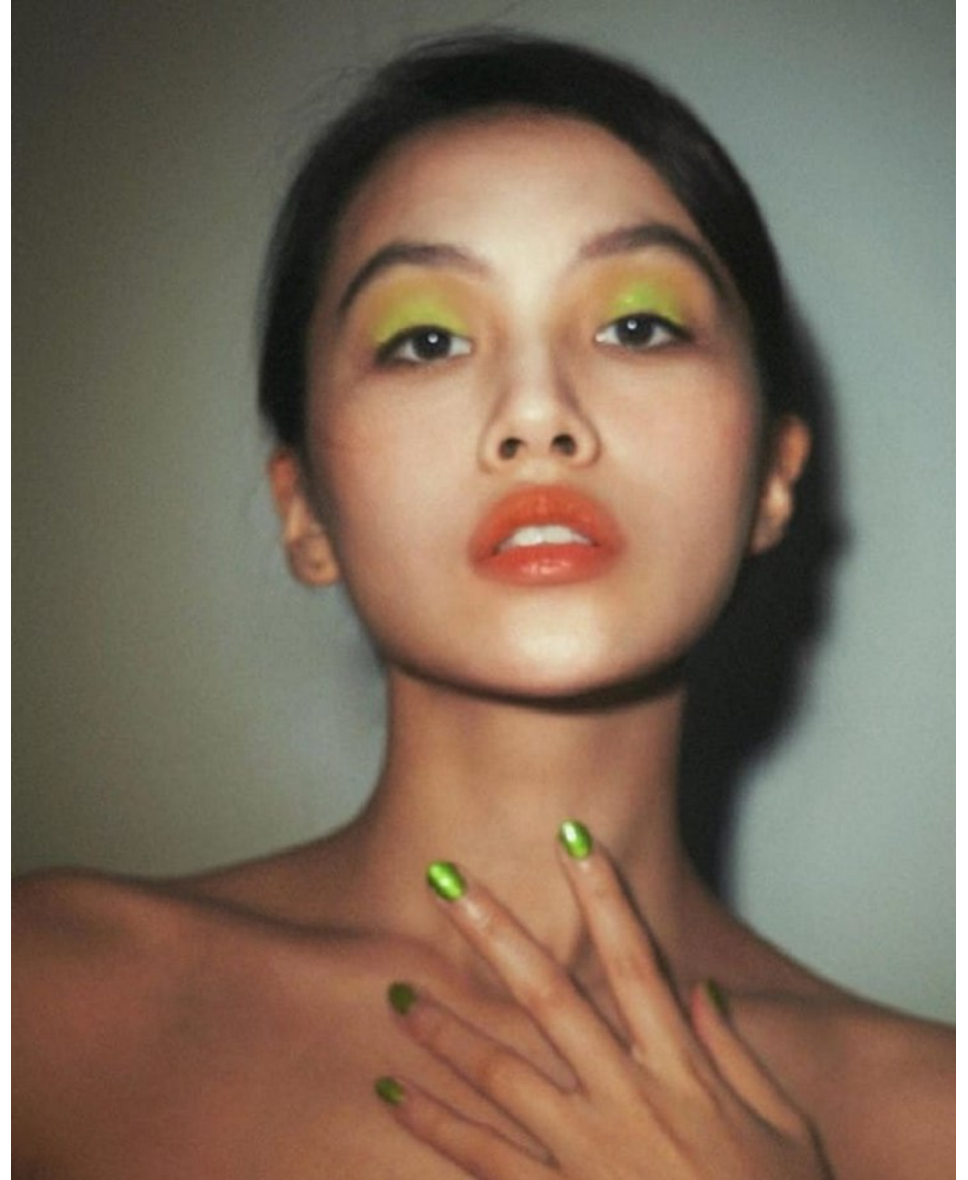

Image: Buzz Talent

KYRA

Height 175cm/5'9" Bust 68cm/26.5" Waist 63cm/25" Hips 92cm/36" Dress 34 EU/4 US/6 UK Shoe 39 EU/8 US/6 UK Hair Brown Eyes Brown

Image: Buzz Talent

KYRA

Height 175cm/5'9" Bust 68cm/26.5" Waist 63cm/25" Hips 92cm/36" Dress 34 EU/4 US/6 UK Shoe 39 EU/8 US/6 UK Hair Brown Eyes Brown