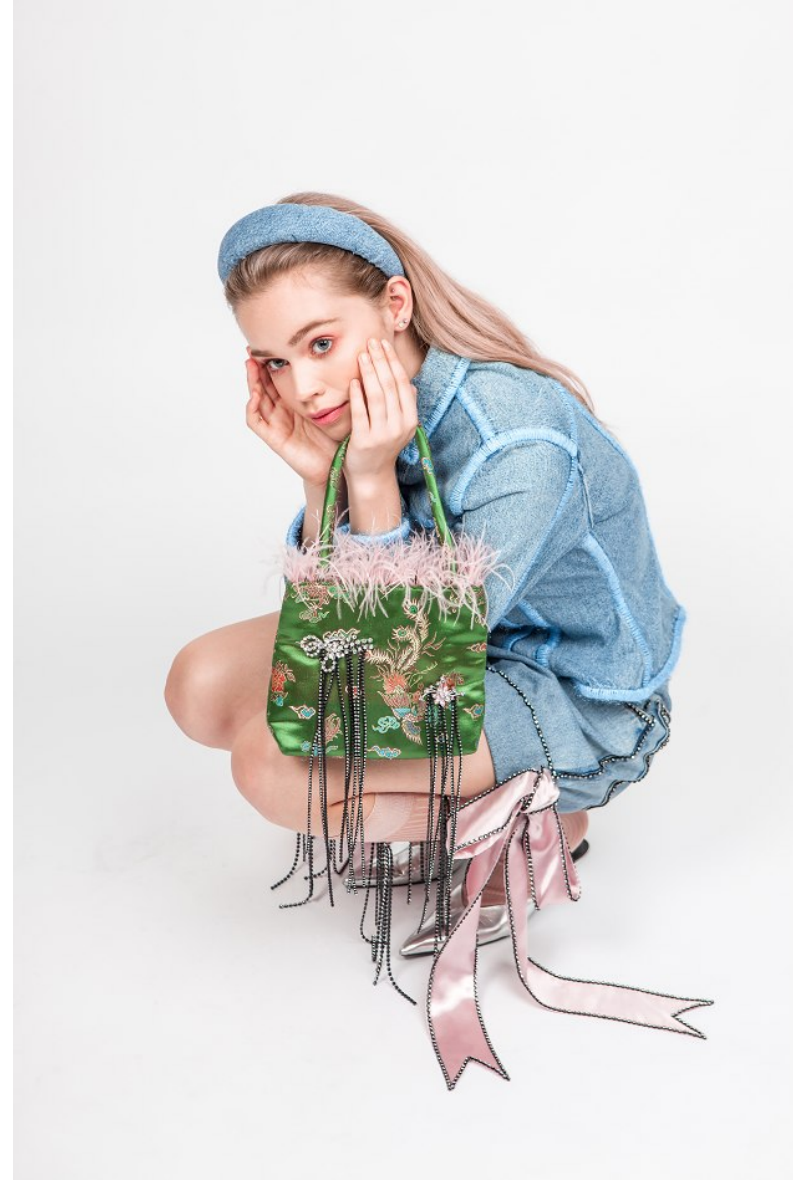

Image: Buzz Talent

FREYA

Height 175cm/5'9" Bust 81cm/32" B Waist 58cm/23" Hips 74cm/29" Dress 34 EU/4 US/6 UK Shoe 39 EU/8 US/6 UK Top S Bottom S Hair Blonde Eyes Blue

Image: Buzz Talent

FREYA

Height 175cm/5'9" Bust 81cm/32" B Waist 58cm/23" Hips 74cm/29" Dress 34 EU/4 US/6 UK Shoe 39 EU/8 US/6 UK Top S Bottom S Hair Blonde Eyes Blue

Image: Buzz Talent

FREYA

Height 175cm/5'9" Bust 81cm/32" B Waist 58cm/23" Hips 74cm/29" Dress 34 EU/4 US/6 UK Shoe 39 EU/8 US/6 UK Top S Bottom S Hair Blonde Eyes Blue