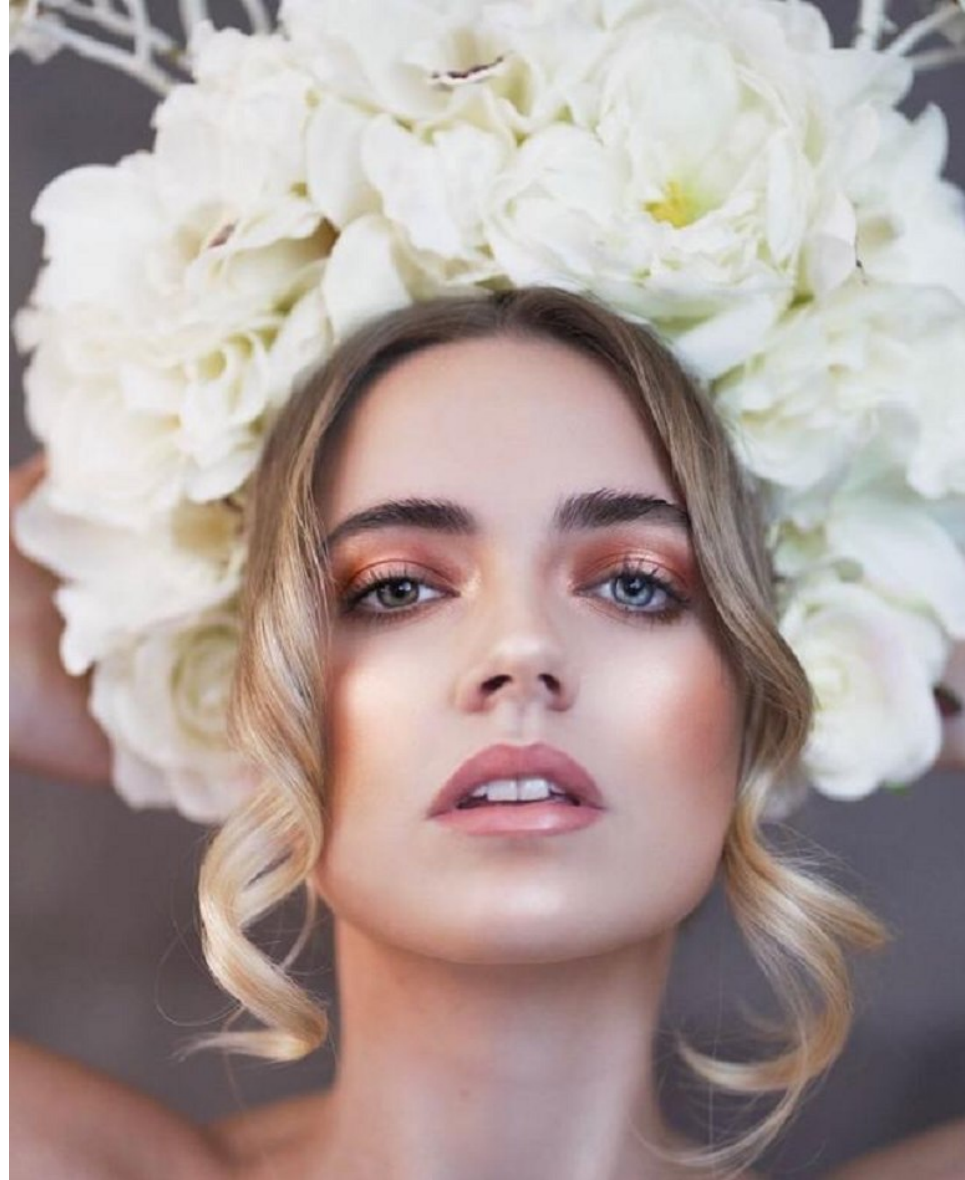

Image: Buzz Talent

ABIGAIL

Height 176cm/5'9.5" Bust 84cm/33" DD Waist 64cm/25" Hips 87cm/34.5" Dress 36 EU/6 US/8 UK Shoe 42.5 EU/11.5 US/8 UK Top S Bottom S Hair Light Blonde

Image: Buzz Talent

## ABIGAIL

Height 176cm/5'9.5" Bust 84cm/33" DD Waist 64cm/25" Hips 87cm/34.5" Dress 36 EU/6 US/8 UK Shoe 42.5 EU/11.5 US/8 UK Top S Bottom S Hair Light Blonde

Image: Buzz Talent