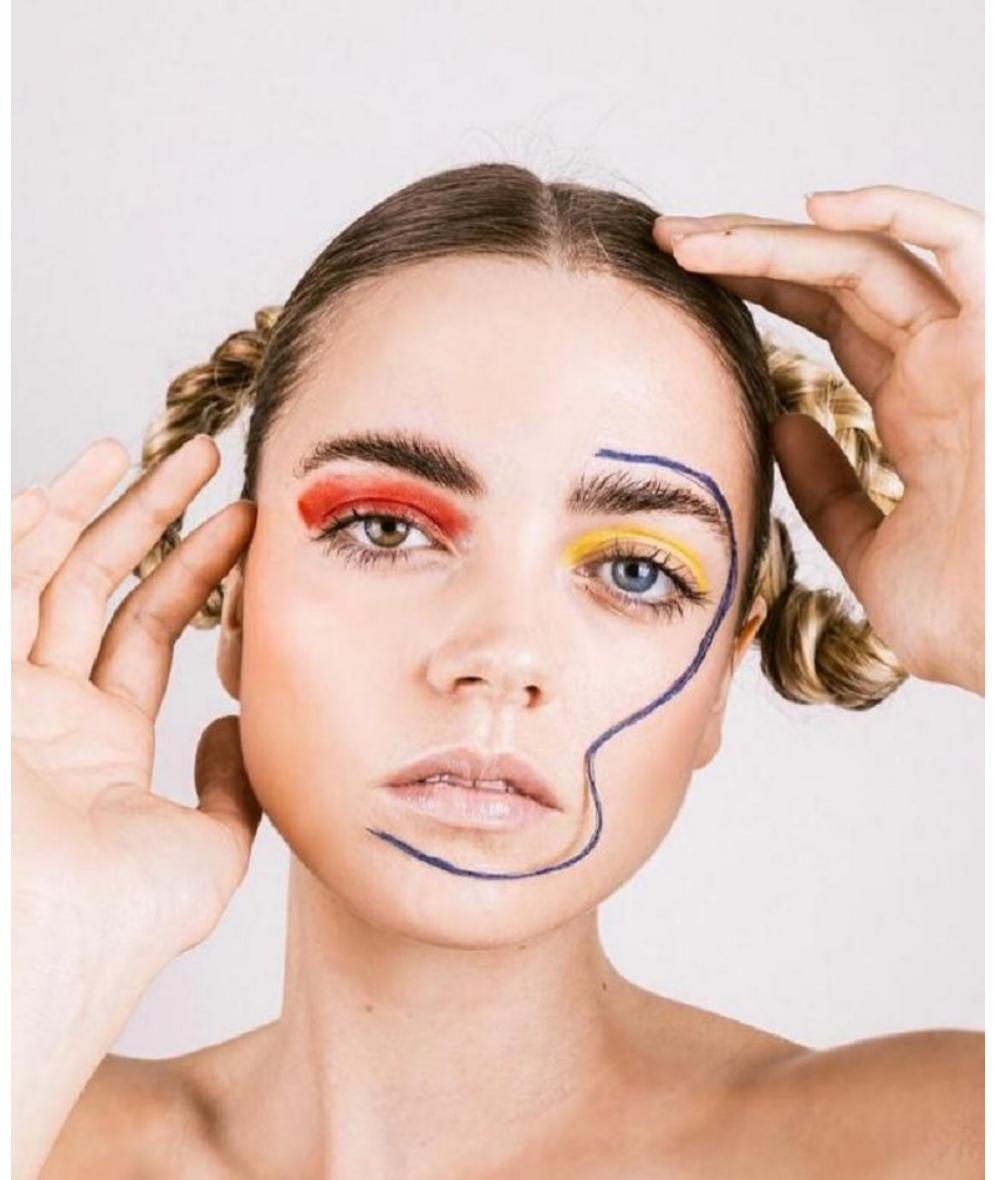

Image: Buzz Talent

ABIGAIL

Height 176cm/5'9.5" Bust 84cm/33" DD Waist 64cm/25" Hips 87cm/34.5" Dress 36 EU/6 US/8 UK Shoe 42.5 EU/11.5 US/8 UK Top S Bottom S Hair Light Blonde

Image: Buzz Talent

## ABIGAIL

Height 176cm/5'9.5" Bust 84cm/33" DD Waist 64cm/25" Hips 87cm/34.5" Dress 36 EU/6 US/8 UK Shoe 42.5 EU/11.5 US/8 UK Top S Bottom S Hair Light Blonde

Image: Buzz Talent

## ABIGAIL

Height 176cm/5'9.5" Bust 84cm/33" DD Waist 64cm/25" Hips 87cm/34.5" Dress 36 EU/6 US/8 UK Shoe 42.5 EU/11.5 US/8 UK Top S Bottom S Hair Light Blonde

Image: Buzz Talent

ABIGAIL

Height 176cm/5'9.5" Bust 84cm/33" DD Waist 64cm/25" Hips 87cm/34.5" Dress 36 EU/6 US/8 UK Shoe 42.5 EU/11.5 US/8 UK Top S Bottom S Hair Light Blonde