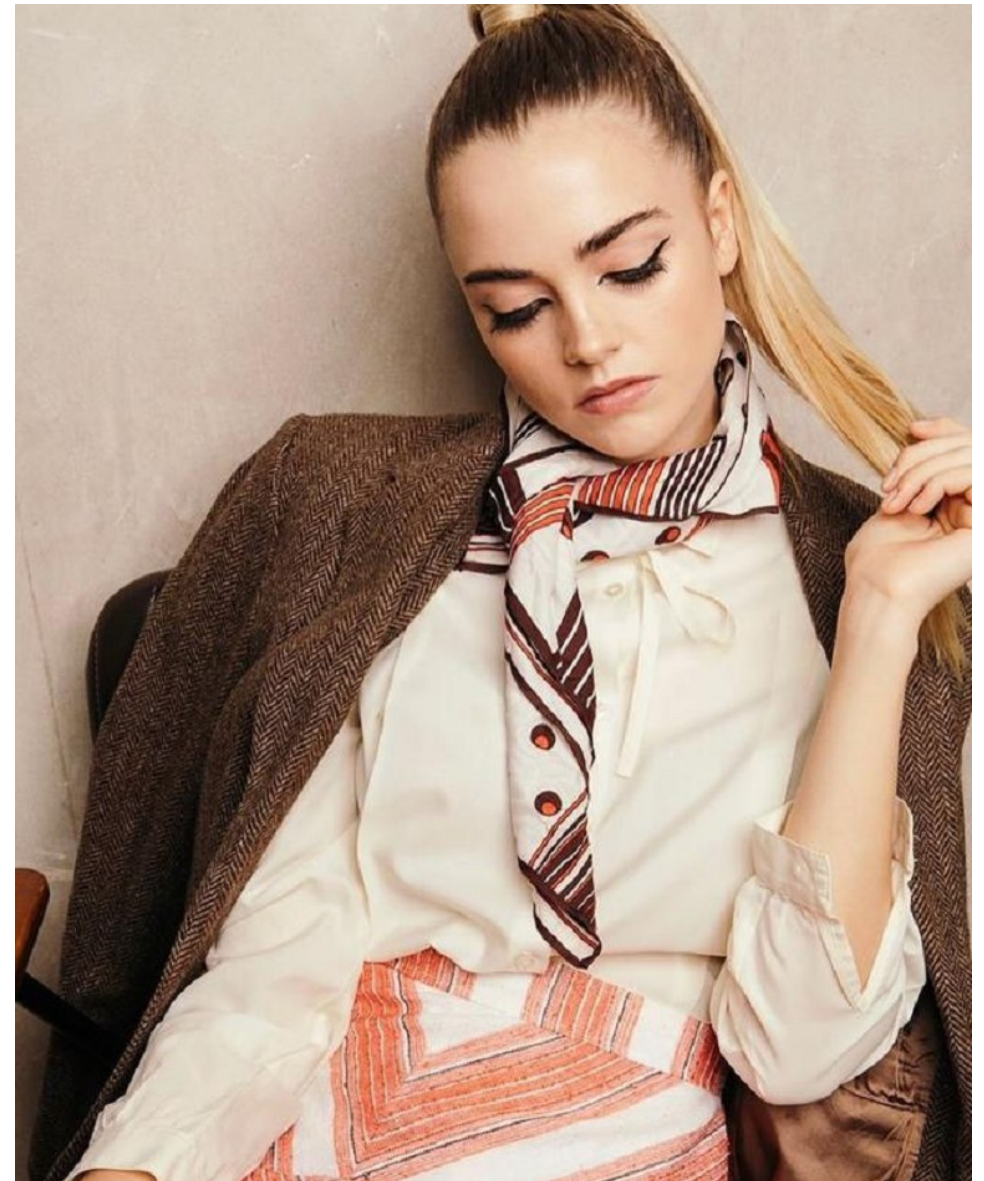

Image: Buzz Talent

ABIGAIL

Height 176cm/5'9.5" Bust 84cm/33" DD Waist 64cm/25" Hips 87cm/34.5" Dress 36 EU/6 US/8 UK Shoe 42.5 EU/11.5 US/8 UK Top S Bottom S Hair Light Blonde