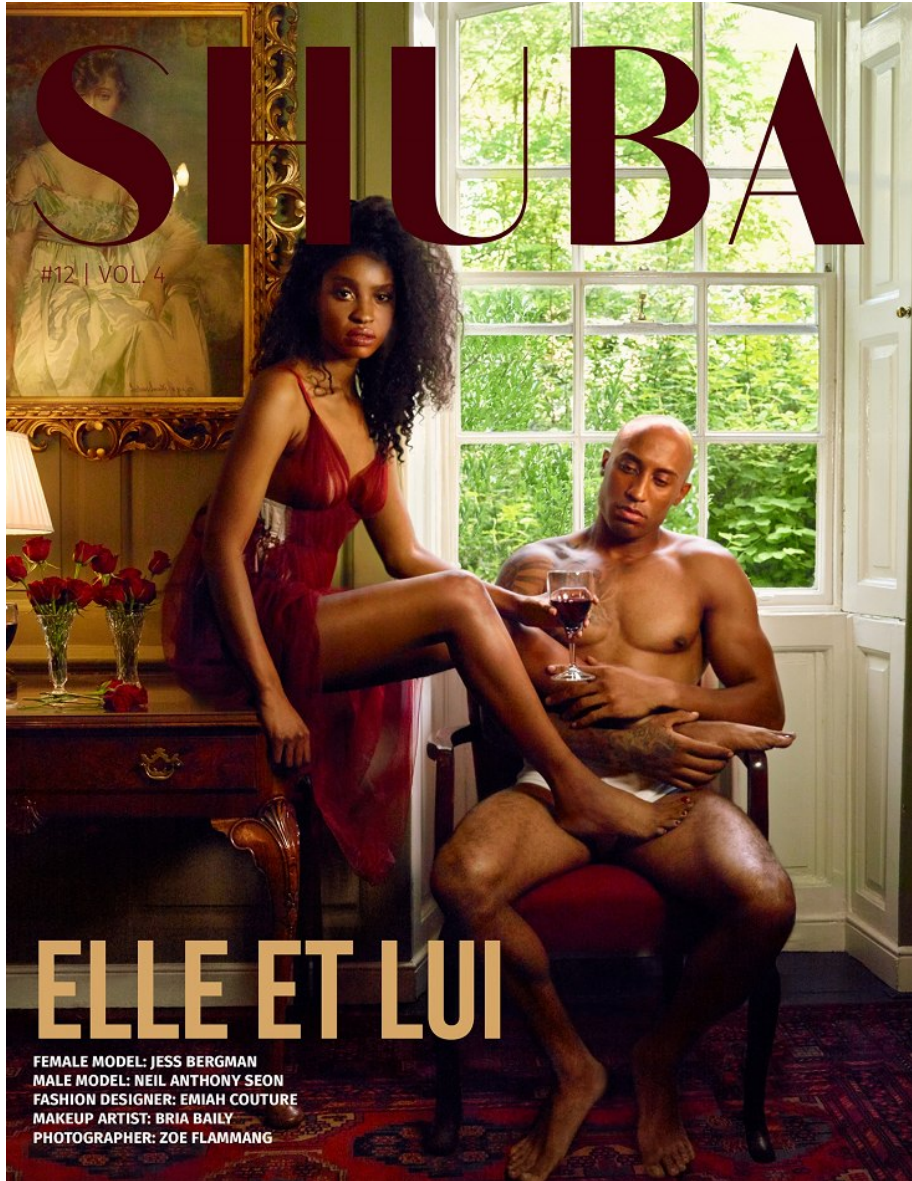

Image: Buzz Talent

NEIL

Height 183cm/6'0" Chest 42cm/16.5" Waist 82cm/32.5" Collar 42cm/16.5" Top M Bottom M Hair Black Eyes Hazel

Image: Buzz Talent

NEIL

Height 183cm/6'0" Chest 42cm/16.5" Waist 82cm/32.5" Collar 42cm/16.5" Top M Bottom M Hair Black Eyes Hazel