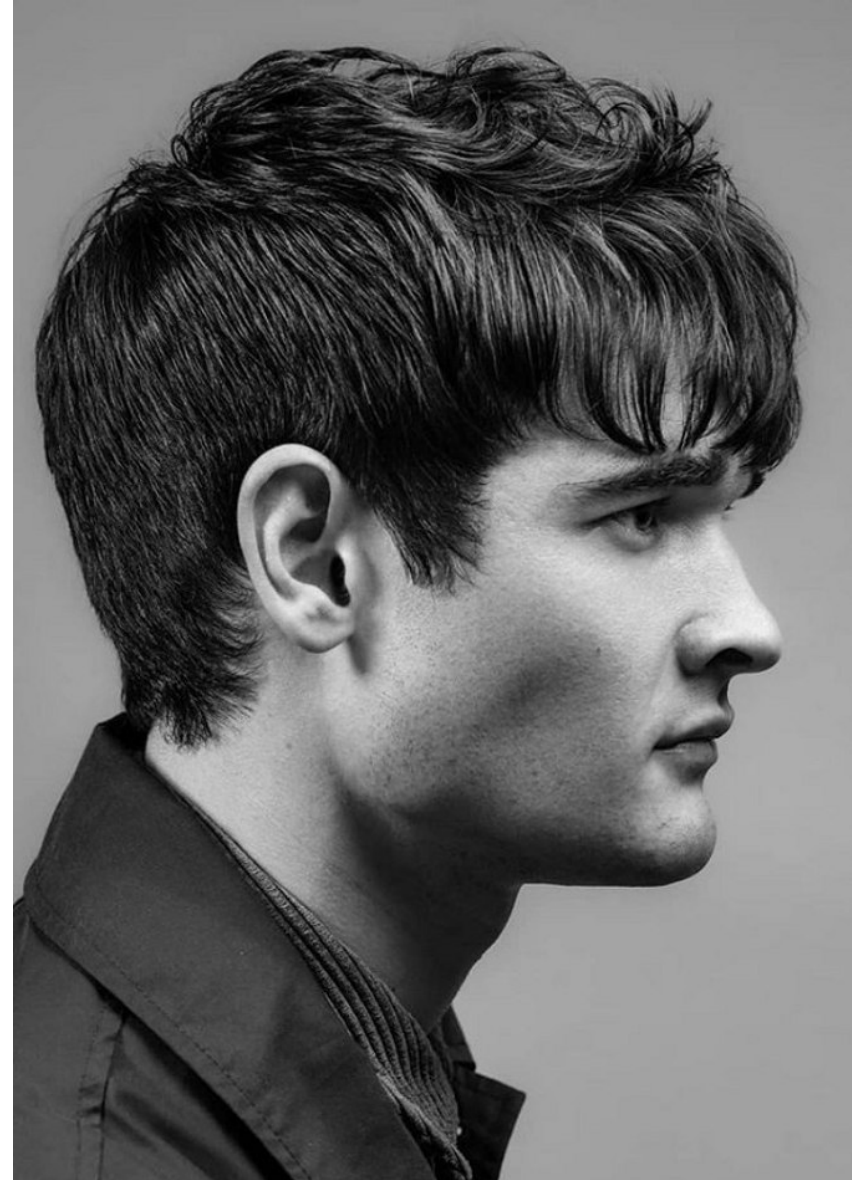

Image: Buzz Talent

SOREN

Height 184cm/6'0.5" Chest 39cm/15.5" Waist 80cm/31.5" Inseam 81cm/32" Collar 37cm/14.5" Shoe 42.5 EU/9 US/8.5 UK Hair Black Eyes Blue

Image: Buzz Talent

SOREN

Height 184cm/6'0.5" Chest 39cm/15.5" Waist 80cm/31.5" Inseam 81cm/32" Collar 37cm/14.5" Shoe 42.5 EU/9 US/8.5 UK Hair Black Eyes Blue

Image: Buzz Talent

SOREN

Height 184cm/6'0.5" Chest 39cm/15.5" Waist 80cm/31.5" Inseam 81cm/32" Collar 37cm/14.5" Shoe 42.5 EU/9 US/8.5 UK Hair Black Eyes Blue