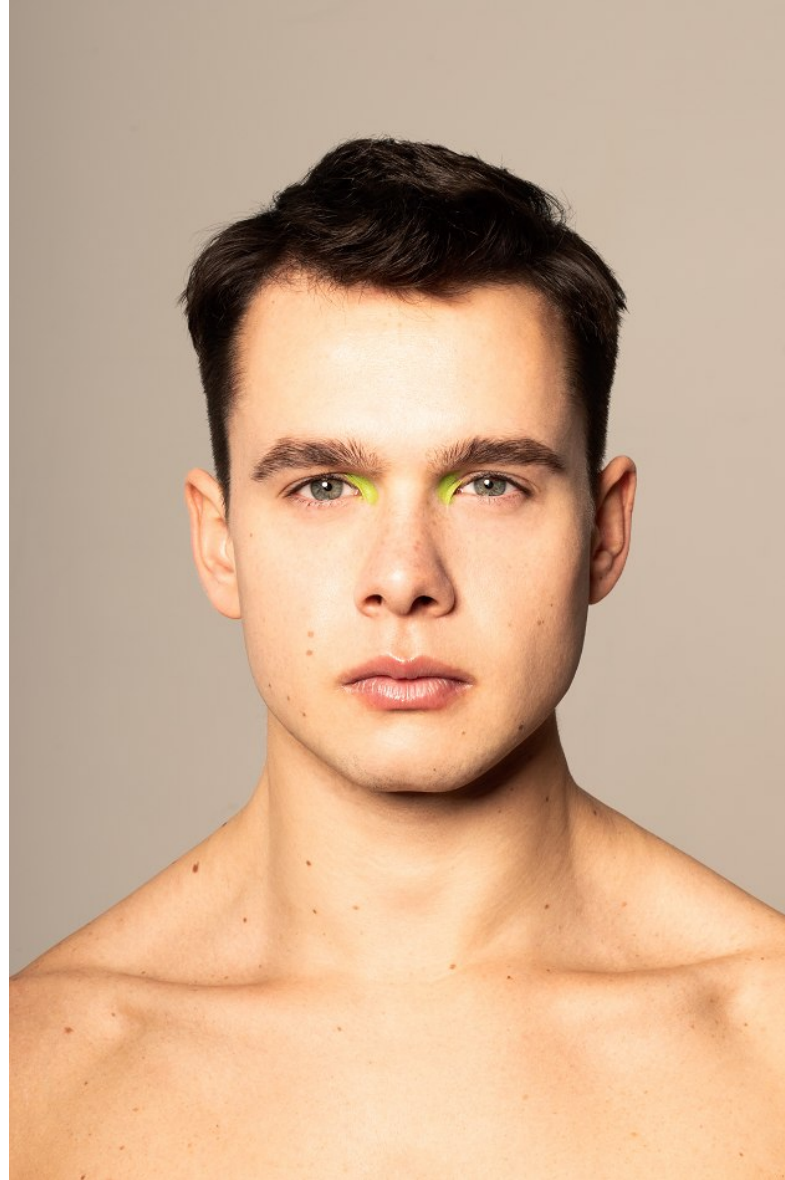

Image: Buzz Talent

CHRISTIAN

Height 183cm/6'0" Chest 94cm/37" Suit 91cm/36"/46 Suit Length S Shoe 41 EU/8 US/7.5 UK Hair Brown Eyes Blue/Green

Image: Buzz Talent

CHRISTIAN

Height 183cm/6'0" Chest 94cm/37" Suit 91cm/36"/46 Suit Length S Shoe 41 EU/8 US/7.5 UK Hair Brown Eyes Blue/Green

Image: Buzz Talent

CHRISTIAN

Height 183cm/6'0" Chest 94cm/37" Suit 91cm/36"/46 Suit Length S Shoe 41 EU/8 US/7.5 UK Hair Brown Eyes Blue/Green

Image: Buzz Talent

## CHRISTIAN

Height 183cm/6'0" Chest 94cm/37" Suit 91cm/36"/46 Suit Length S Shoe 41 EU/8 US/7.5 UK Hair Brown Eyes Blue/Green

Image: Buzz Talent

CHRISTIAN

Height 183cm/6'0" Chest 94cm/37" Suit 91cm/36"/46 Suit Length S Shoe 41 EU/8 US/7.5 UK Hair Brown Eyes Blue/Green