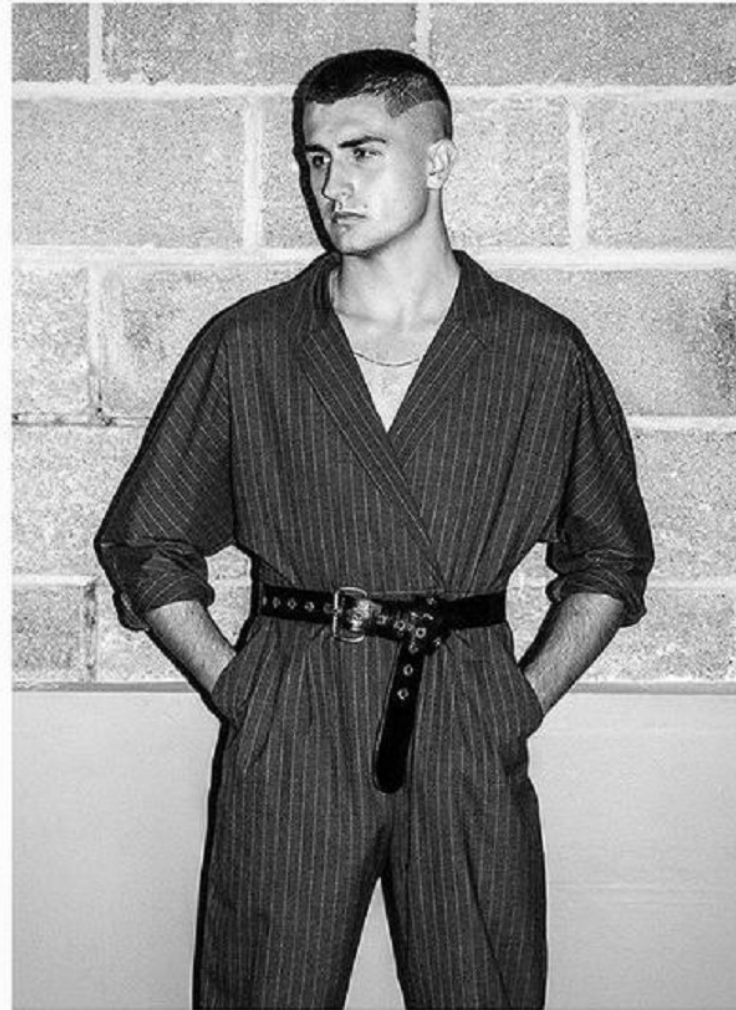

Image: Buzz Talent

JAMIE

Height 191cm/6'3" Chest 103cm/40.5" Waist 84cm/33" Collar 41cm/16" Top XL Bottom L Hair Dark Brown Eyes Green

Image: Buzz Talent

THE
RAKISH
GENT

Through The Night

JAMIE

Height 191cm/6'3" Chest 103cm/40.5" Waist 84cm/33" Collar 41cm/16" Top XL Bottom L Hair Dark Brown Eyes Green

Image: Buzz Talent

JAMIE

Height 191cm/6'3" Chest 103cm/40.5" Waist 84cm/33" Collar 41cm/16" Top XL Bottom L Hair Dark Brown Eyes Green

Image: Buzz Talent

THE
RAKISH
GENT

Through The Night

The photo: Buzz Talent - Victoria's Secret

JAMIE

Height 191cm/6'3" Chest 103cm/40.5" Waist 84cm/33" Collar 41cm/16" Top XL Bottom L Hair Dark Brown Eyes Green

Image: Buzz Talent

JAMIE

Height 191cm/6'3" Chest 103cm/40.5" Waist 84cm/33" Collar 41cm/16" Top XL Bottom L Hair Dark Brown Eyes Green