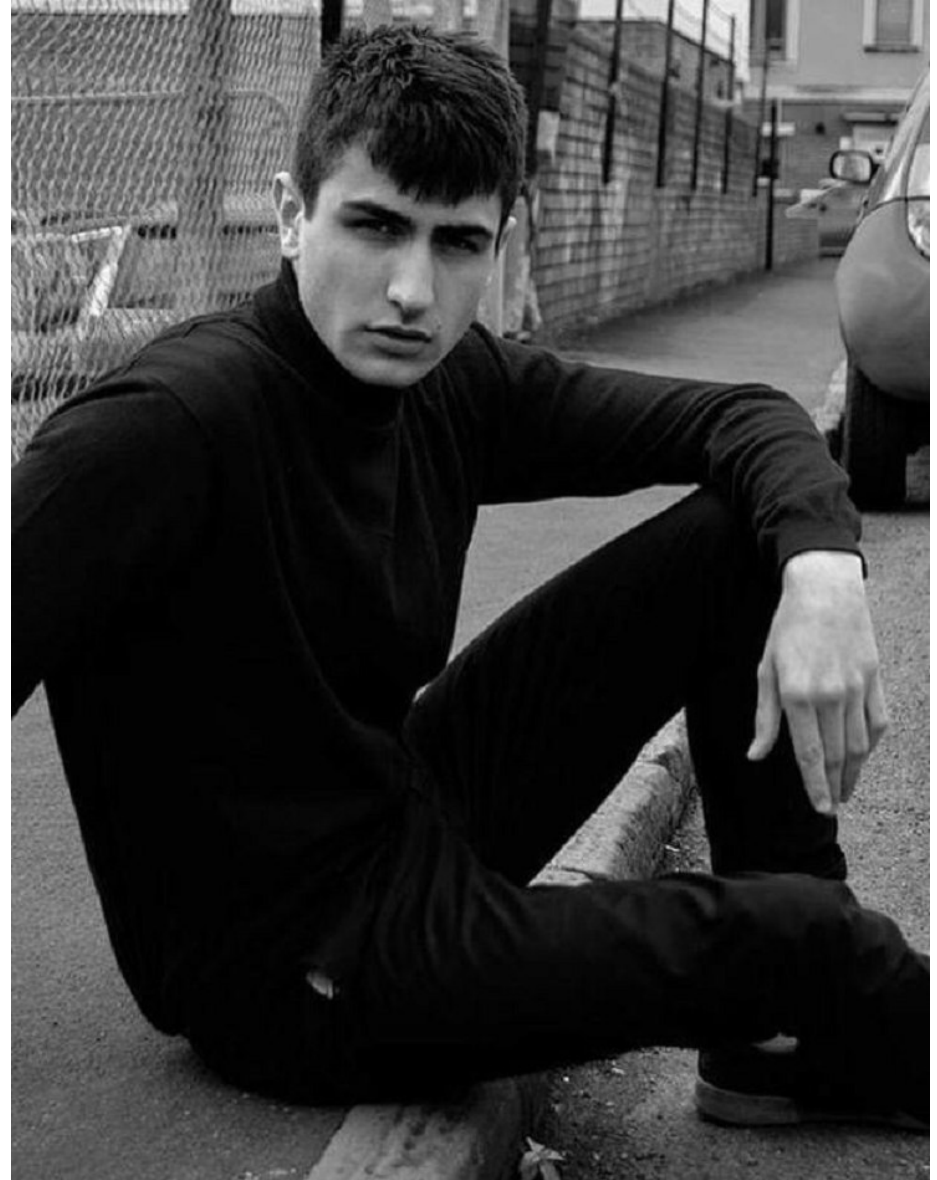

Image: Buzz Talent

JAMIE

Height 191cm/6'3" Chest 103cm/40.5" Waist 84cm/33" Collar 41cm/16" Top XL Bottom L Hair Dark Brown Eyes Green