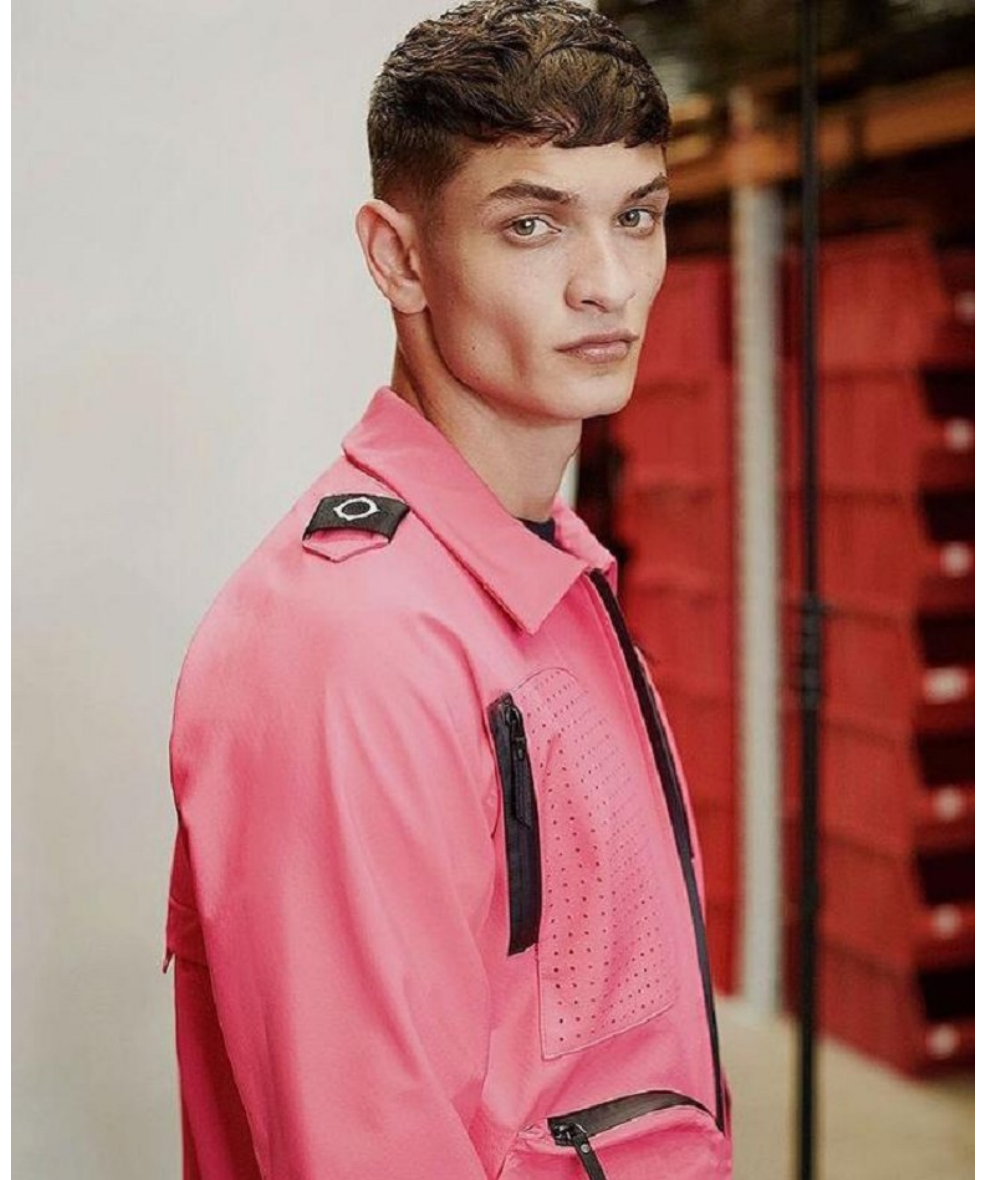

Image: Buzz Talent

JASON

Height 190cm/6'2.5" Chest 96cm/38" Waist 76cm/30" Collar 40cm/15.5" Shoe 43 EU/9.5 US/9 UK Top M Bottom L Hair Brunette Eyes Green

Image: Buzz Talent

JASON

Height 190cm/6'2.5" Chest 96cm/38" Waist 76cm/30" Collar 40cm/15.5" Shoe 43 EU/9.5 US/9 UK Top M Bottom L Hair Brunette Eyes Green