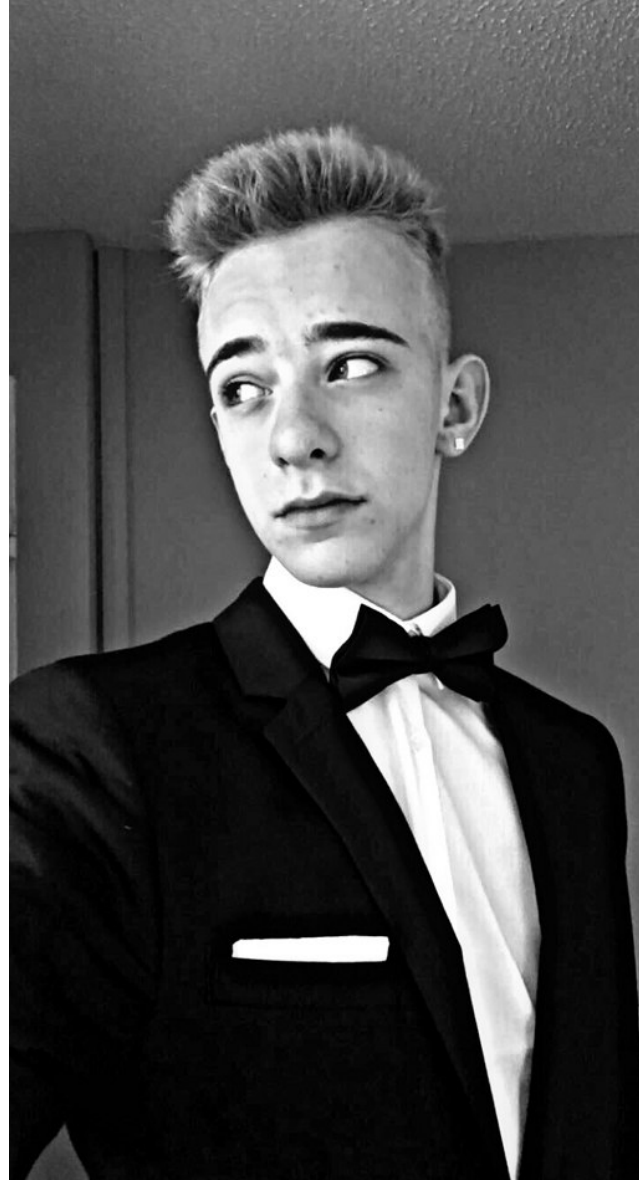

Image: Buzz Talent

KIERON CHARLES

Height 178cm/5'10" Chest 36cm/14" Waist 76cm/30" Collar 36cm/14" Suit 91cm/36"/46 Suit Length S Shoe 42.5 EU/9 US/8.5 UK Hair Blonde Eyes Blue/Green

Image: Buzz Talent

KIERON CHARLES

Height 178cm/5'10" Chest 36cm/14" Waist 76cm/30" Collar 36cm/14" Suit 91cm/36"/46 Suit Length S Shoe 42.5 EU/9 US/8.5 UK Hair Blonde Eyes Blue/Green

Image: Buzz Talent

KIERON CHARLES

Height 178cm/5'10" Chest 36cm/14" Waist 76cm/30" Collar 36cm/14" Suit 91cm/36"/46 Suit Length S Shoe 42.5 EU/9 US/8.5 UK Hair Blonde Eyes Blue/Green

## KIERON CHARLES

Height 178cm/5'10" Chest 36cm/14" Waist 76cm/30" Collar 36cm/14" Suit 91cm/36"/46 Suit Length S Shoe 42.5 EU/9 US/8.5 UK Hair Blonde Eyes Blue/Green