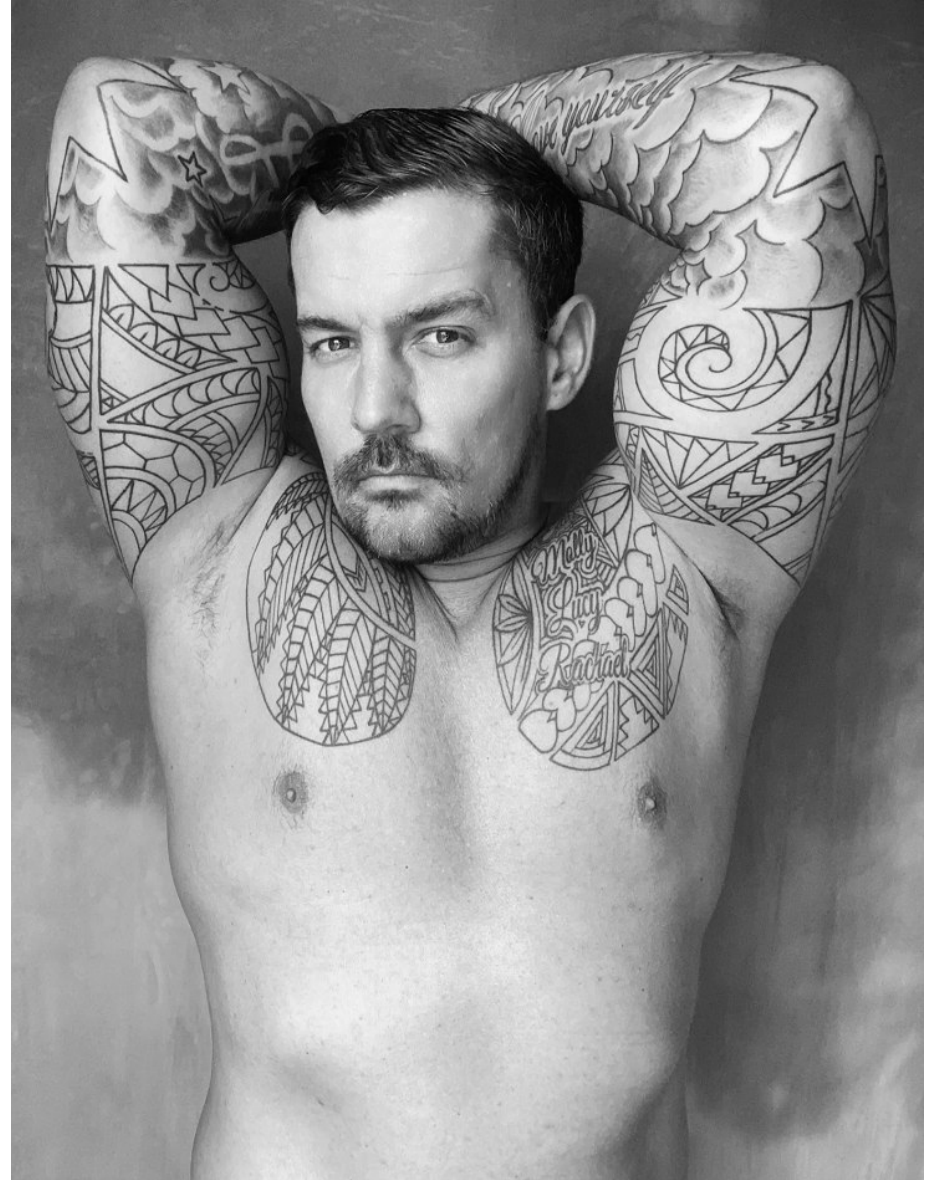

Image: Buzz Talent

CHARLIE

Height 171cm/5'7.5" Chest 107cm/42" Waist 96cm/38" Inseam 73cm/28.5" Collar 41cm/16" Sleeve 61cm/24" Shoe 40.5 EU/7.5 US/7 UK Top L Bottom M Hair Brunette
Eyes Hazel

Image: Buzz Talent

CHARLIE

Height 171cm/5'7.5" Chest 107cm/42" Waist 96cm/38" Inseam 73cm/28.5" Collar 41cm/16" Sleeve 61cm/24" Shoe 40.5 EU/7.5 US/7 UK Top L Bottom M Hair Brunette
Eyes Hazel

Image: Buzz Talent

CHARLIE

Height 171cm/5'7.5" Chest 107cm/42" Waist 96cm/38" Inseam 73cm/28.5" Collar 41cm/16" Sleeve 61cm/24" Shoe 40.5 EU/7.5 US/7 UK Top L Bottom M Hair Brunette
Eyes Hazel

CHARLIE

Height 171cm/5'7.5" Chest 107cm/42" Waist 96cm/38" Inseam 73cm/28.5" Collar 41cm/16" Sleeve 61cm/24" Shoe 40.5 EU/7.5 US/7 UK Top L Bottom M Hair Brunette
Eyes Hazel