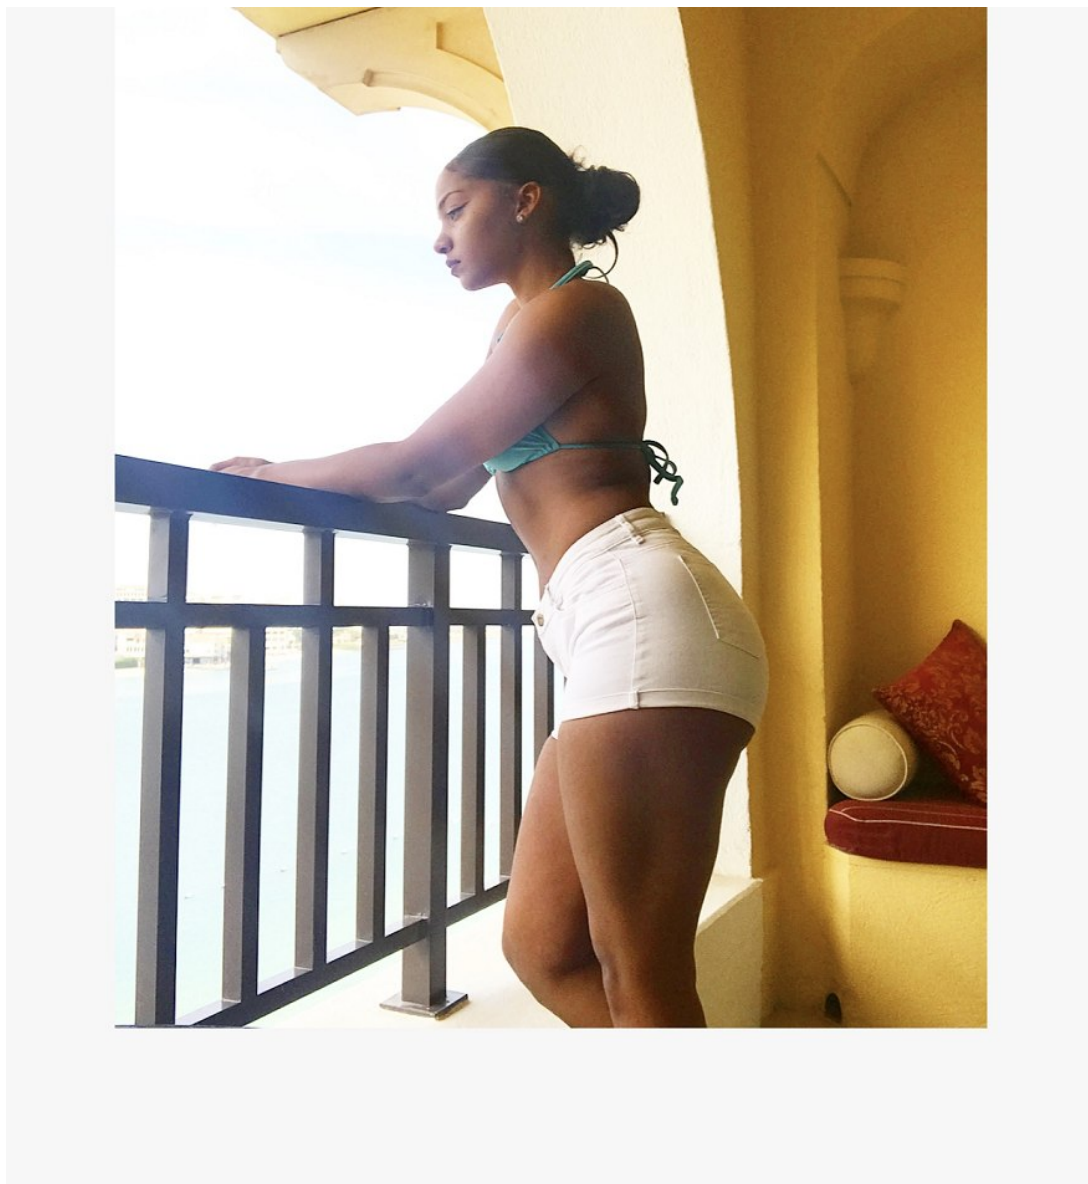

Image: Buzz Talent

AYESHA

Height 168cm/5'6" Dress 38 EU/8 US/10 UK Shoe 38.5 EU/7.5 US/5.5 UK Top S Bottom M Hair Black Eyes Brown

Image: Buzz Talent

AYESHA

Height 168cm/5'6" Dress 38 EU/8 US/10 UK Shoe 38.5 EU/7.5 US/5.5 UK Top S Bottom M Hair Black Eyes Brown