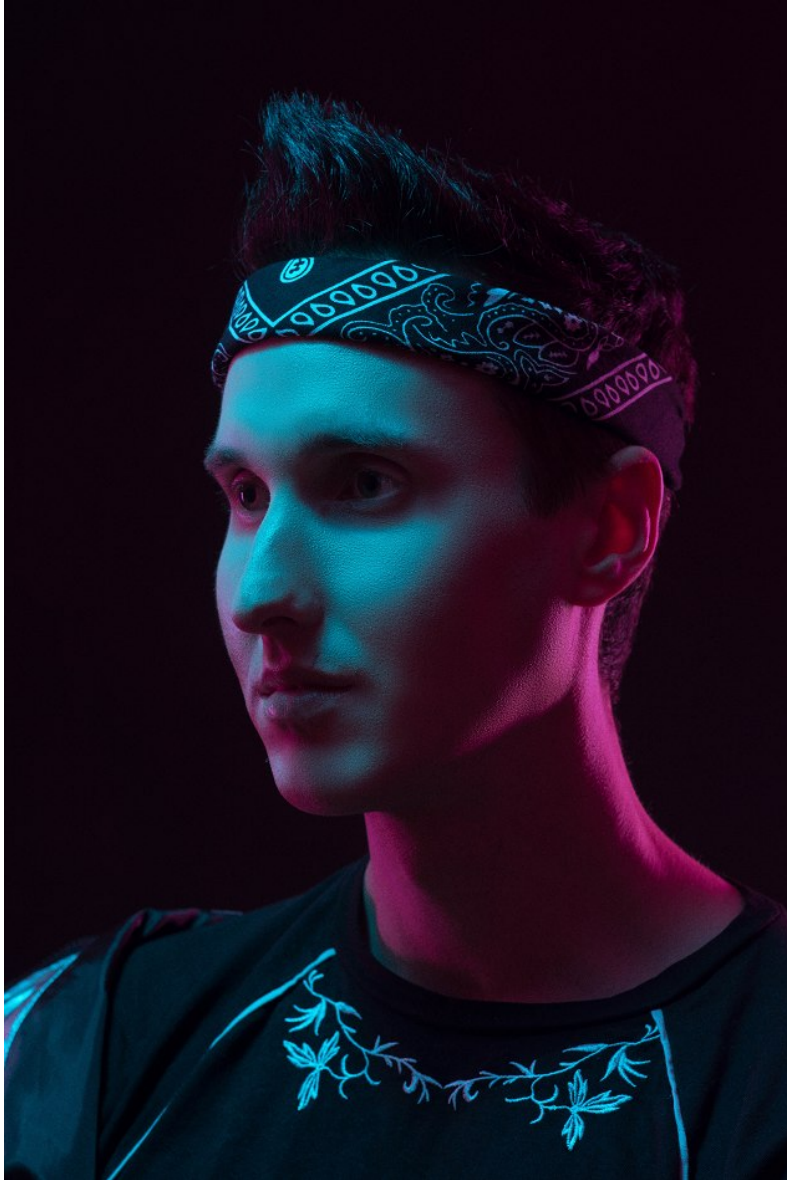

Image: Buzz Talent

ADAM

Height 183cm/6'0" Waist 81cm/32" Collar 35cm/14" Suit 81cm/32"/42 Shoe 44.5 EU/10.5 US/10 UK Top S Hair Black Eyes Green/Brown

Image: Buzz Talent

ADAM

Height 183cm/6'0" Waist 81cm/32" Collar 35cm/14" Suit 81cm/32"/42 Shoe 44.5 EU/10.5 US/10 UK Top S Hair Black Eyes Green/Brown

Image: Buzz Talent

ADAM

Height 183cm/6'0" Waist 81cm/32" Collar 35cm/14" Suit 81cm/32"/42 Shoe 44.5 EU/10.5 US/10 UK Top S Hair Black Eyes Green/Brown