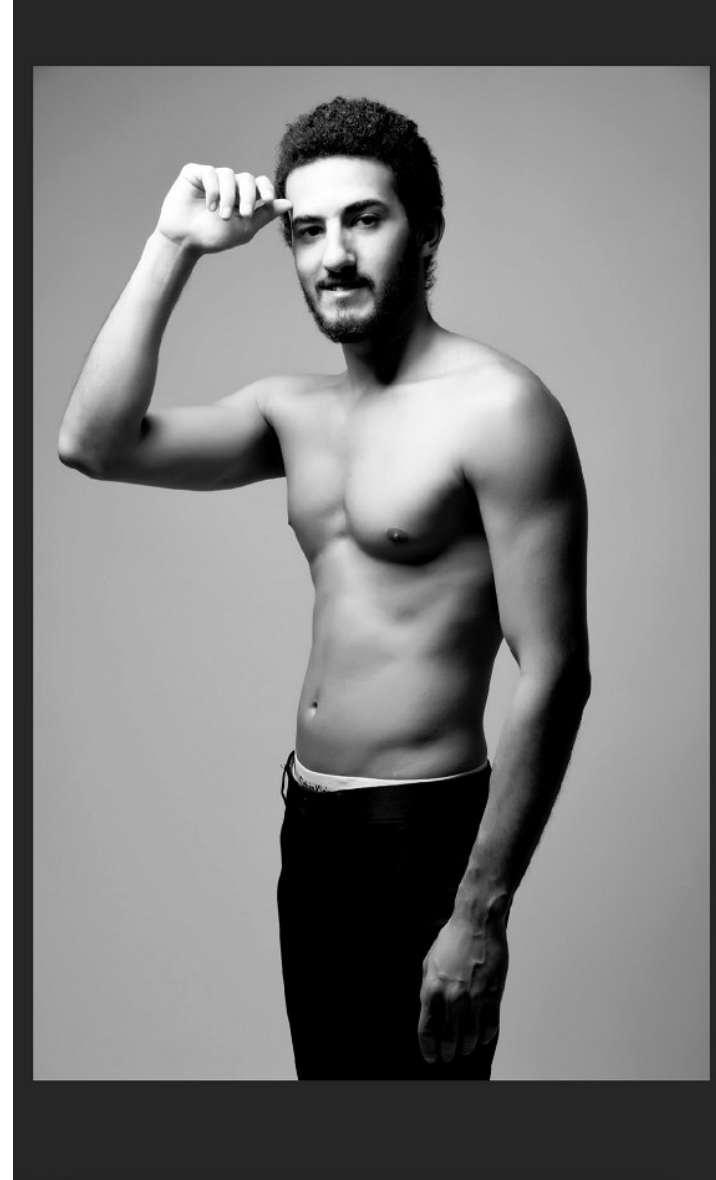

Image: Buzz Talent

AHMED

Height 169cm/5'6.5" Chest 46cm/18" Waist 41cm/16" Suit Length S Shoe 42 EU/8.5 US/8 UK Top S Bottom S Hair Black Eyes Hazel

Image: Buzz Talent

AHMED

Height 169cm/5'6.5" Chest 46cm/18" Waist 41cm/16" Suit Length S Shoe 42 EU/8.5 US/8 UK Top S Bottom S Hair Black Eyes Hazel