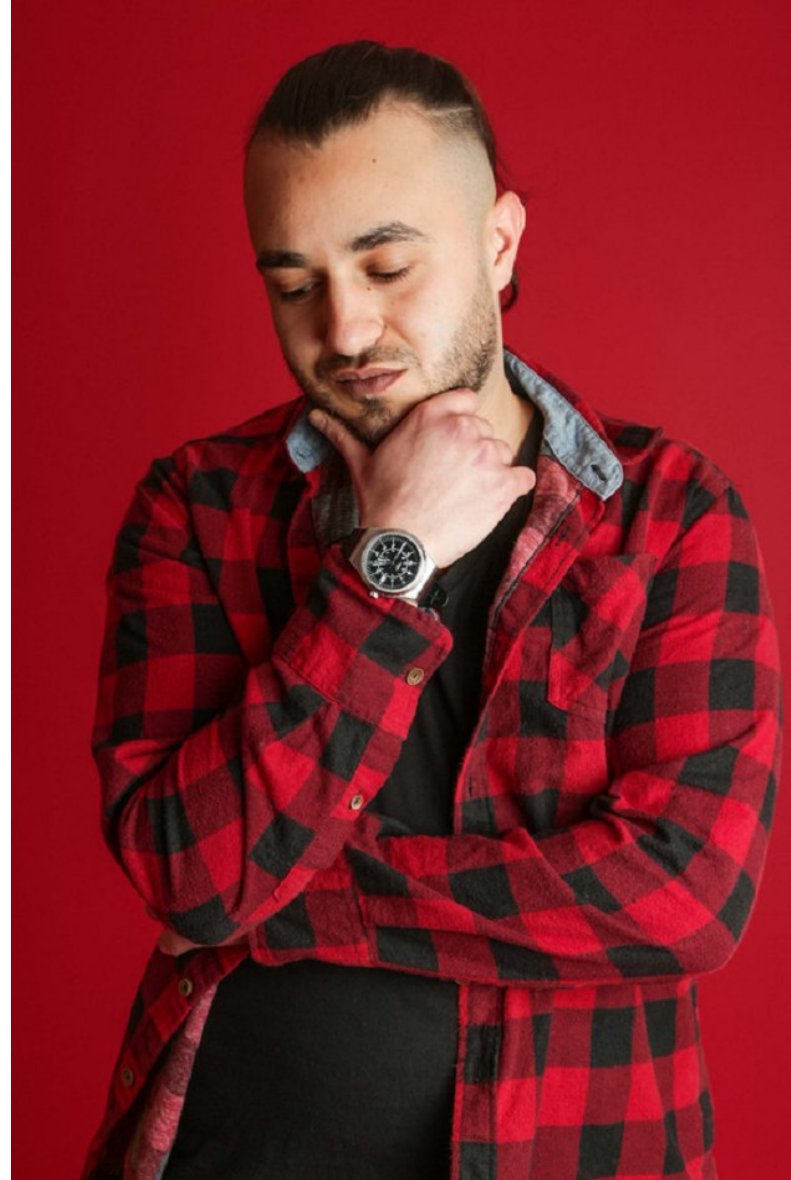

Image: Buzz Talent

AHMED

Height 170cm/5'7" Chest 98cm/38.5" Waist 81cm/32" Shoe 40.5 EU/7.5 US/7 UK Top M Bottom M Hair Brown Eyes Brown

Image: Buzz Talent

AHMED

Height 170cm/5'7" Chest 98cm/38.5" Waist 81cm/32" Shoe 40.5 EU/7.5 US/7 UK Top M Bottom M Hair Brown Eyes Brown