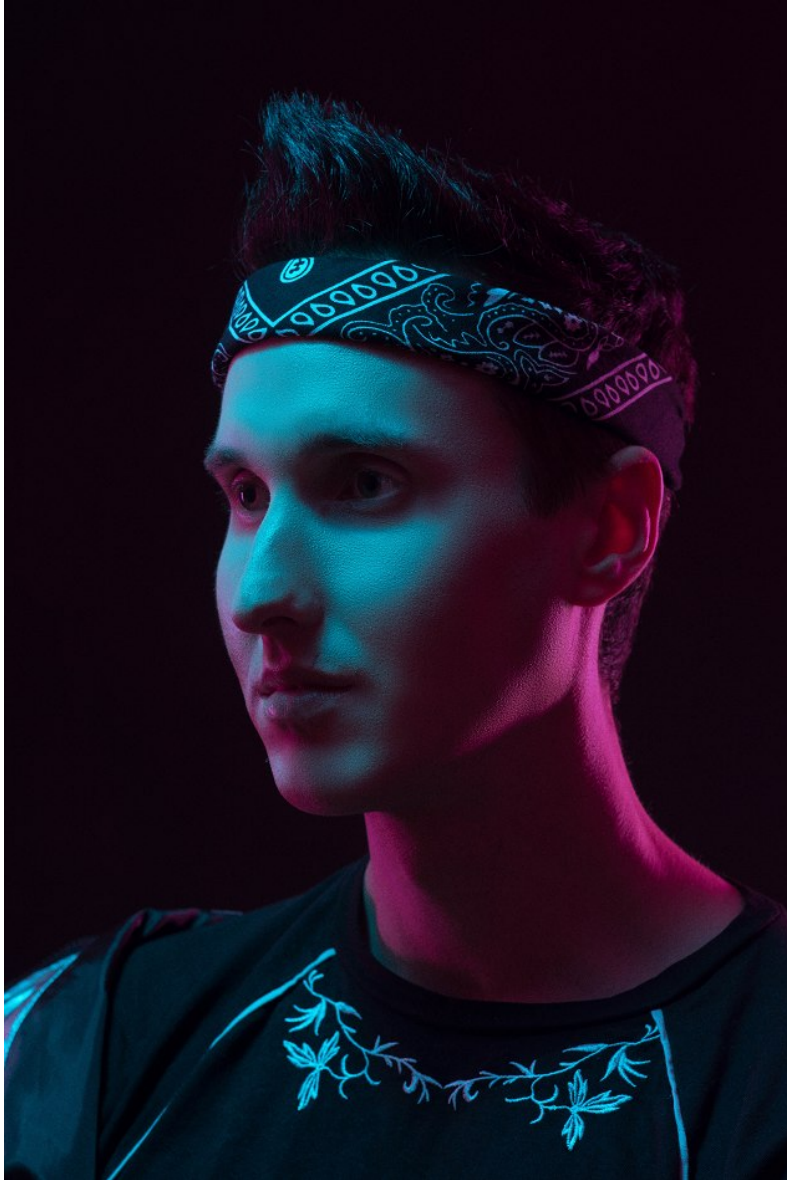

Image: Buzz Talent

ADAM

Height 183cm/6'0"   Waist 81cm/32"   Collar 35cm/14"   Suit 81cm/32"/42   Shoe 44.5 EU/10.5 US/10 UK   Hair Black   Eyes Green/Brown

Image: Buzz Talent

ADAM

Height 183cm/6'0"   Waist 81cm/32"   Collar 35cm/14"   Suit 81cm/32"/42   Shoe 44.5 EU/10.5 US/10 UK   Hair Black   Eyes Green/Brown

Image: Buzz Talent

ADAM

Height 183cm/6'0"    Waist 81cm/32"    Collar 35cm/14"    Suit 81cm/32"/42    Shoe 44.5 EU/10.5 US/10 UK    Hair Black    Eyes Green/Brown