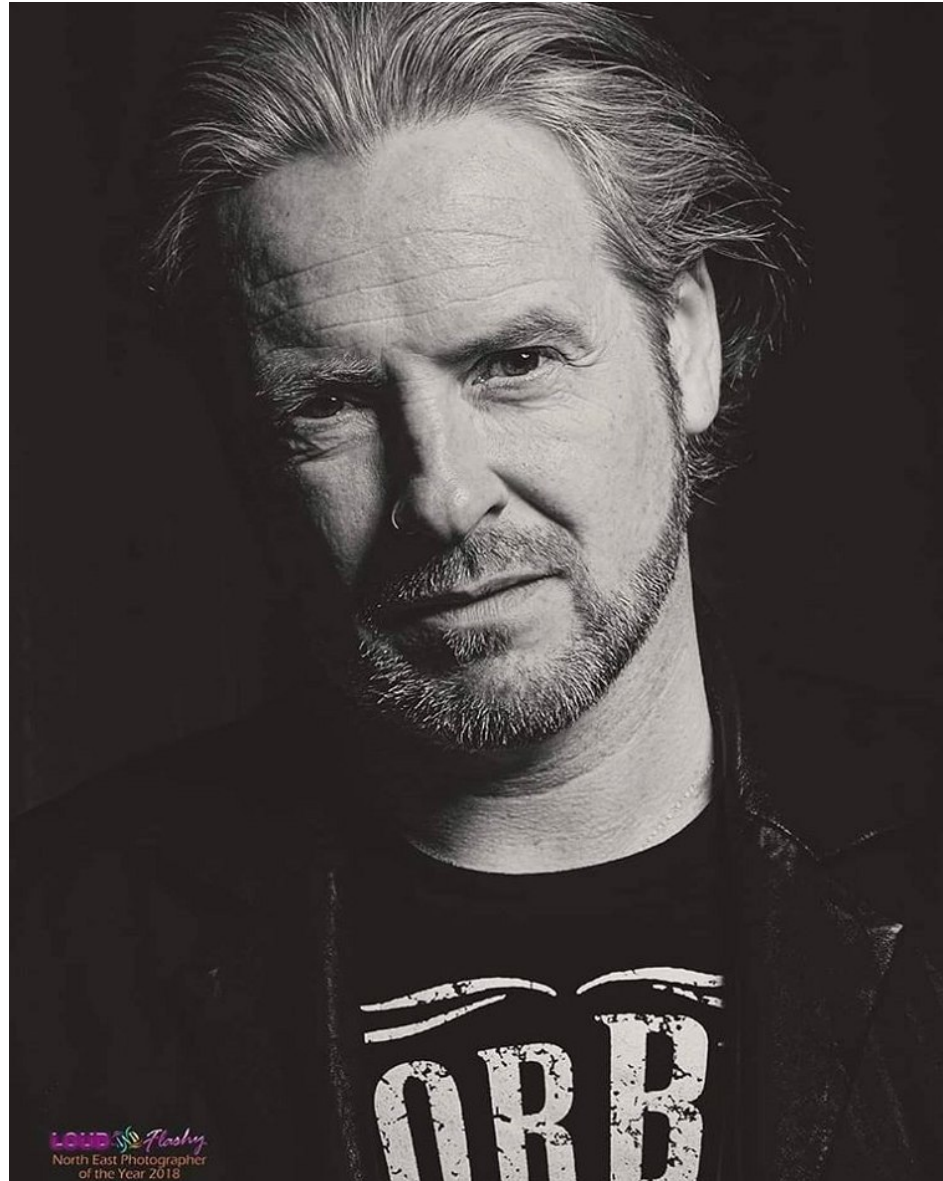

Image: Buzz Talent

CHRISTOPHER

Height 179cm/5'10.5" Chest 107cm/42" Waist 85cm/33.5" Collar 42cm/16.5" Shoe 40.5 EU/7.5 US/7 UK Hair Salt and Pepper Eyes Blue

Image: Buzz Talent

## CHRISTOPHER

Height 179cm/5'10.5" Chest 107cm/42" Waist 85cm/33.5" Collar 42cm/16.5" Shoe 40.5 EU/7.5 US/7 UK Hair Salt and Pepper Eyes Blue