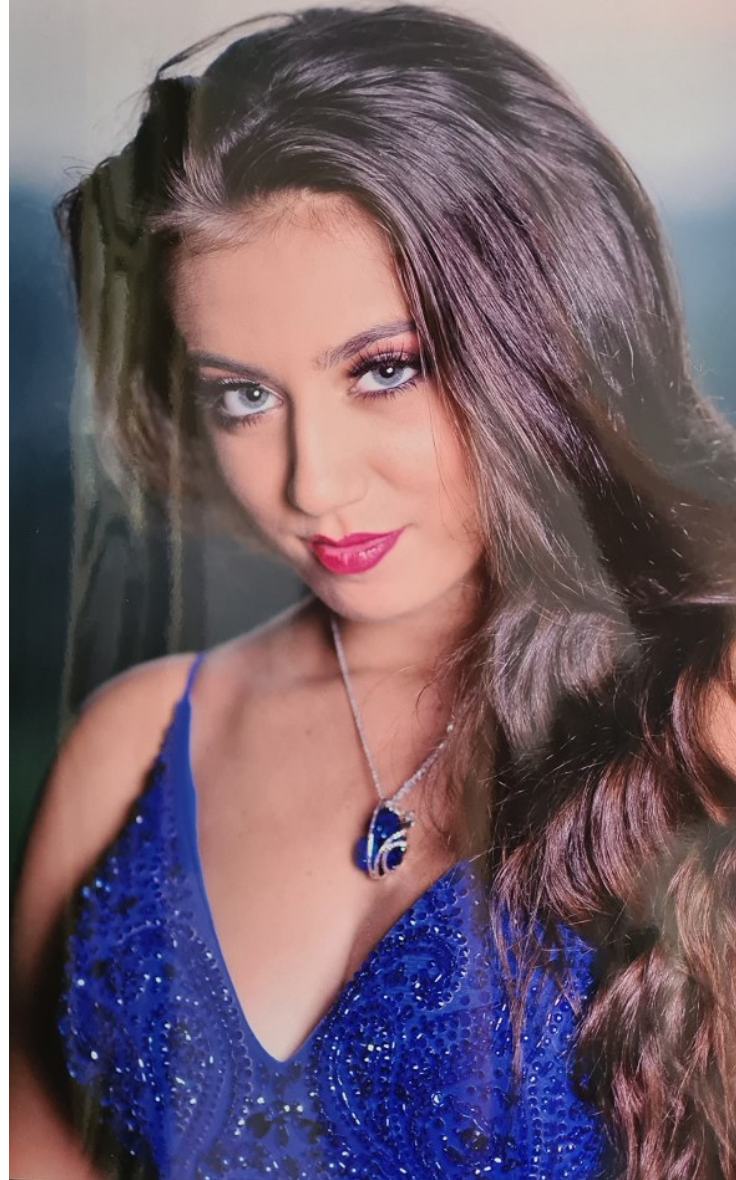

Image: Buzz Talent

SAVANNA ROSE

Height 173cm/5'8" Bust 89cm/35" C/D Waist 67cm/26.5" Hips 89cm/35" Dress 36-38 EU/6-8 US/8-10 UK Shoe 39 EU/8 US/6 UK Top S Bottom S Hair Brown Eyes Blue

Image: Buzz Talent

SAVANNA ROSE

Height 173cm/5'8" Bust 89cm/35" C/D Waist 67cm/26.5" Hips 89cm/35" Dress 36-38 EU/6-8 US/8-10 UK Shoe 39 EU/8 US/6 UK Top S Bottom S Hair Brown Eyes Blue