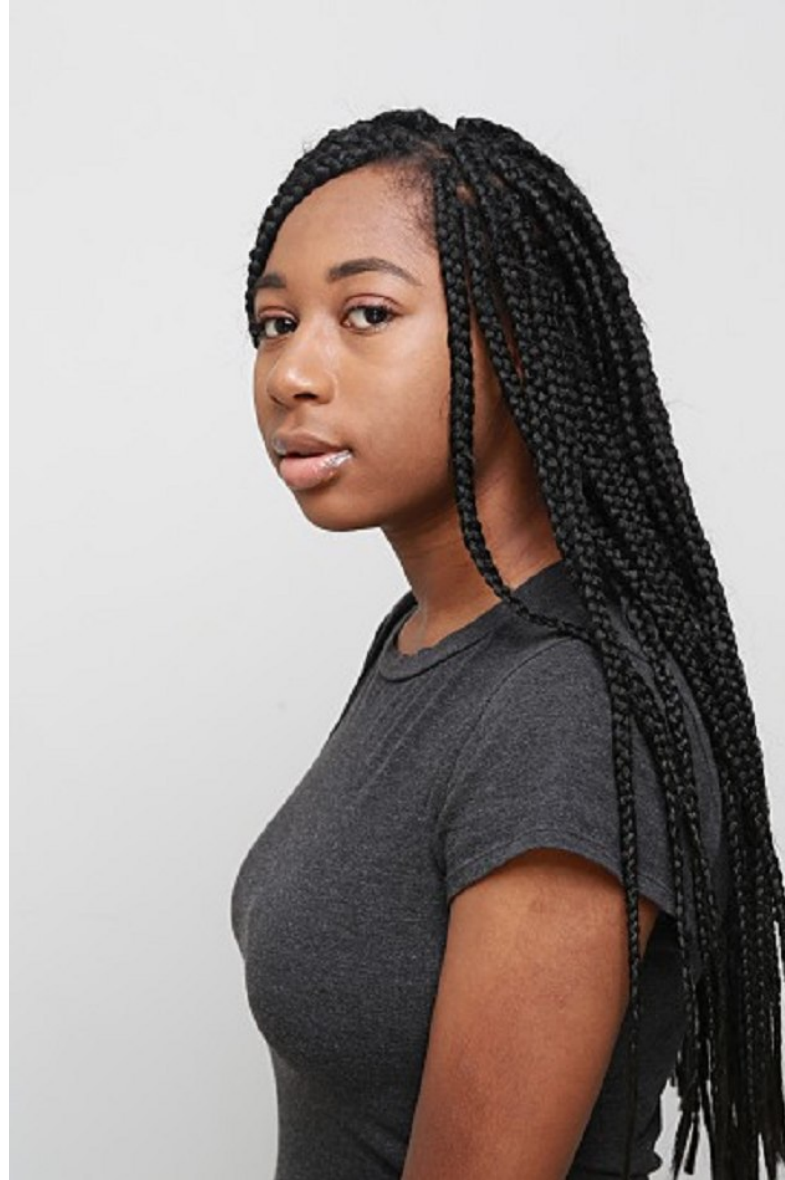

Image: Buzz Talent

HANNAH

Height 164cm/5'4.5" Bust 92cm/36" E Waist 42cm/16.5" Hips 77cm/30.5" Dress 36-38 EU/6-8 US/8-10 UK Shoe 37.5 EU/6.5 US/4.5 UK Top S Bottom S Hair Black Eyes Brown

Image: Buzz Talent

HANNAH

Height 164cm/5'4.5" Bust 92cm/36" E Waist 42cm/16.5" Hips 77cm/30.5" Dress 36-38 EU/6-8 US/8-10 UK Shoe 37.5 EU/6.5 US/4.5 UK Top S Bottom S Hair Black Eyes Brown

Image: Buzz Talent

HANNAH

Height 164cm/5'4.5" Bust 92cm/36" E Waist 42cm/16.5" Hips 77cm/30.5" Dress 36-38 EU/6-8 US/8-10 UK Shoe 37.5 EU/6.5 US/4.5 UK Top S Bottom S Hair Black Eyes Brown

Image: Buzz Talent

HANNAH

Height 164cm/5'4.5" Bust 92cm/36" E Waist 42cm/16.5" Hips 77cm/30.5" Dress 36-38 EU/6-8 US/8-10 UK Shoe 37.5 EU/6.5 US/4.5 UK Top S Bottom S Hair Black Eyes Brown