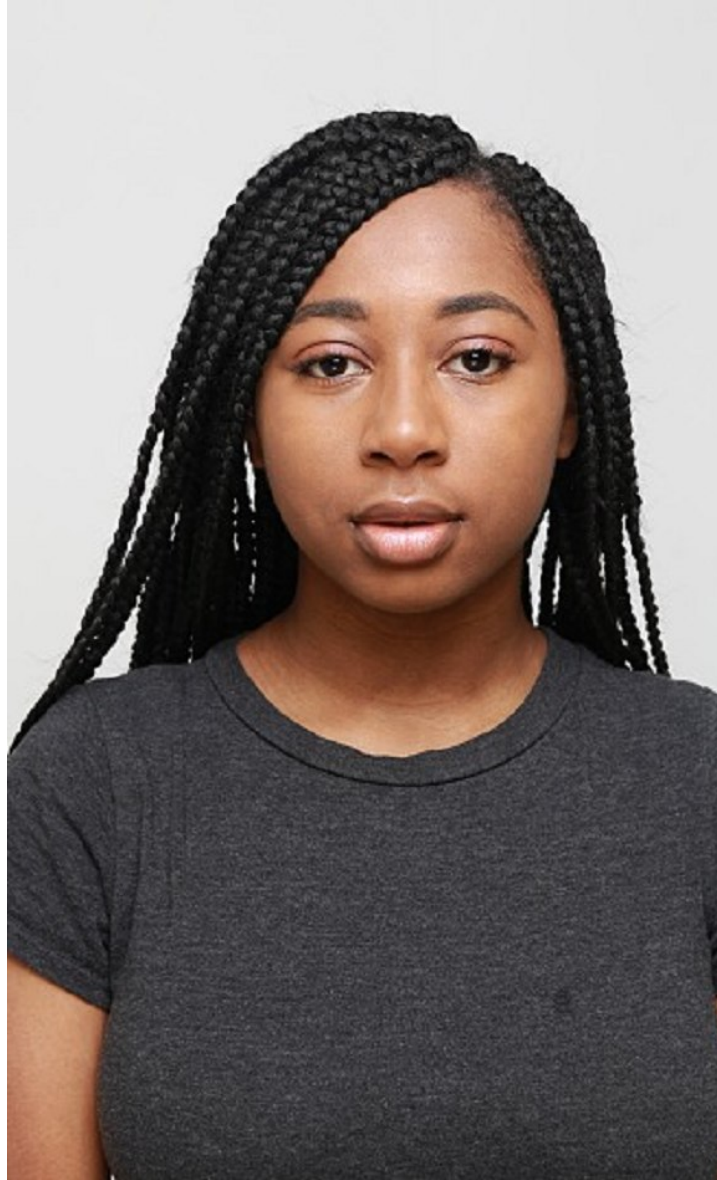

Image: Buzz Talent

HANNAH

Height 164cm/5'4.5" Bust 92cm/36" E Waist 42cm/16.5" Hips 77cm/30.5" Dress 36-38 EU/6-8 US/8-10 UK Shoe 37.5 EU/6.5 US/4.5 UK Top S Bottom S Hair Black Eyes Brown

Image: Buzz Talent

HANNAH

Height 164cm/5'4.5" Bust 92cm/36" E Waist 42cm/16.5" Hips 77cm/30.5" Dress 36-38 EU/6-8 US/8-10 UK Shoe 37.5 EU/6.5 US/4.5 UK Top S Bottom S Hair Black Eyes Brown

Image: Buzz Talent

HANNAH

Height 164cm/5'4.5" Bust 92cm/36" E Waist 42cm/16.5" Hips 77cm/30.5" Dress 36-38 EU/6-8 US/8-10 UK Shoe 37.5 EU/6.5 US/4.5 UK Top S Bottom S Hair Black Eyes Brown

Image: Buzz Talent

HANNAH

Height 164cm/5'4.5" Bust 92cm/36" E Waist 42cm/16.5" Hips 77cm/30.5" Dress 36-38 EU/6-8 US/8-10 UK Shoe 37.5 EU/6.5 US/4.5 UK Top S Bottom S Hair Black Eyes Brown