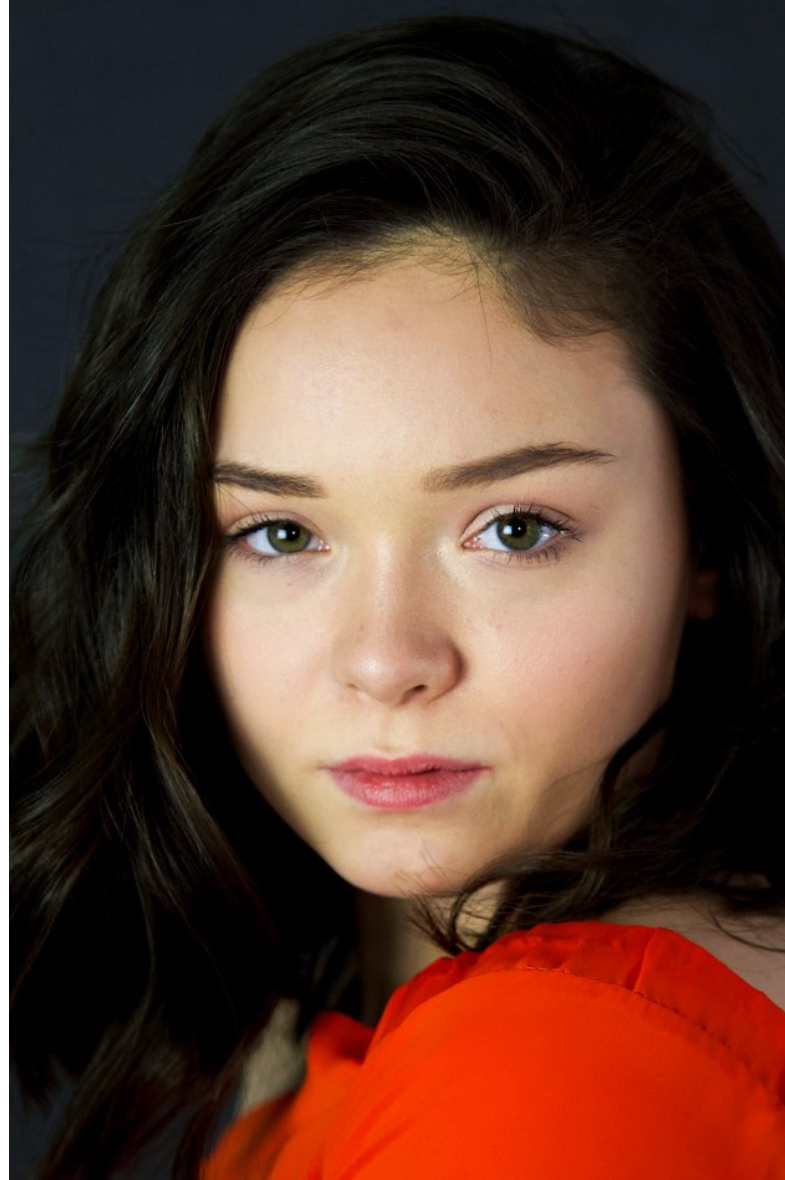

Image: Buzz Talent

SAVANNAH

Height 163cm/5'4" Bust 85cm/33.5" C Waist 69cm/27" Hips 90cm/35.5" Dress 34-36 EU/4-6 US/6-8 UK Shoe 38 EU/7 US/5 UK Top S Bottom S Hair Dark Brown Eyes Green

Image: Buzz Talent

SAVANNAH

Height 163cm/5'4" Bust 85cm/33.5" C Waist 69cm/27" Hips 90cm/35.5" Dress 34-36 EU/4-6 US/6-8 UK Shoe 38 EU/7 US/5 UK Top S Bottom S Hair Dark Brown Eyes Green

Image: Buzz Talent

SAVANNAH

Height 163cm/5'4" Bust 85cm/33.5" C Waist 69cm/27" Hips 90cm/35.5" Dress 34-36 EU/4-6 US/6-8 UK Shoe 38 EU/7 US/5 UK Top S Bottom S Hair Dark Brown Eyes Green