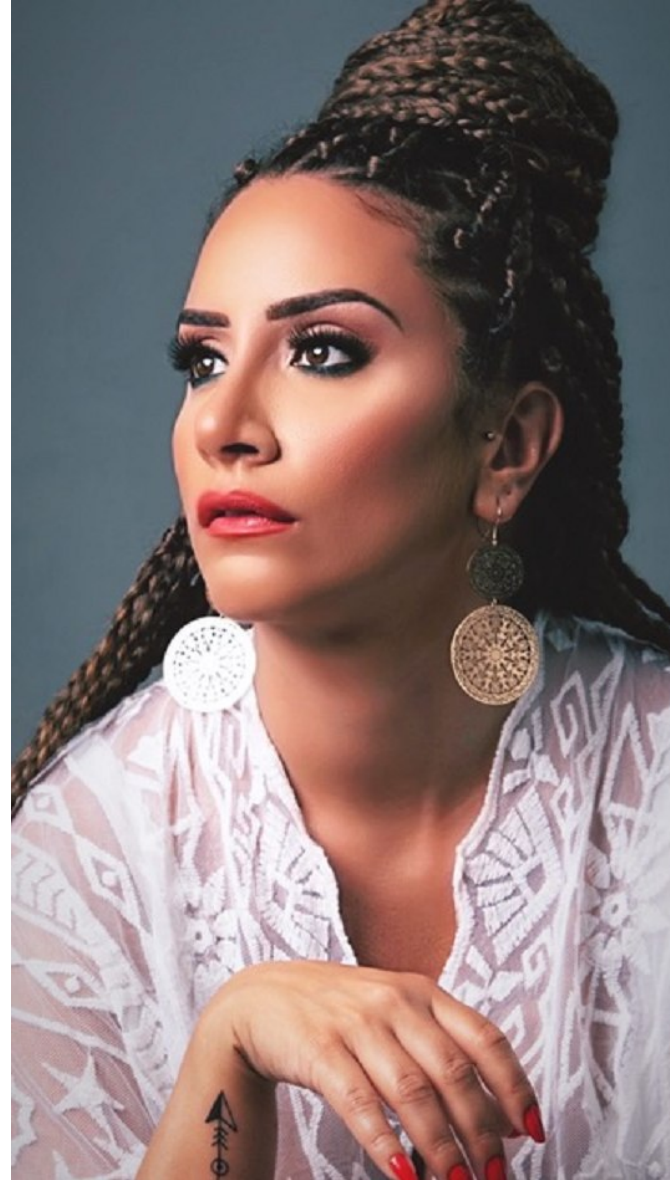

Image: Buzz Talent

MIRANDA

Height 160cm/5'3" Bust 86cm/34" E Waist 71cm/28" Hips 96cm/38" Dress 36-38 EU/6-8 US/8-10 UK Shoe 21.5 EU/6 US/5 UK (kids) Hair Brunette Eyes Brown

Image: Buzz Talent

MIRANDA

Height 160cm/5'3" Bust 86cm/34" E Waist 71cm/28" Hips 96cm/38" Dress 36-38 EU/6-8 US/8-10 UK Shoe 21.5 EU/6 US/5 UK (kids) Hair Brunette Eyes Brown

Image: Buzz Talent

MIRANDA

Height 160cm/5'3" Bust 86cm/34" E Waist 71cm/28" Hips 96cm/38" Dress 36-38 EU/6-8 US/8-10 UK Shoe 21.5 EU/6 US/5 UK (kids) Hair Brunette Eyes Brown