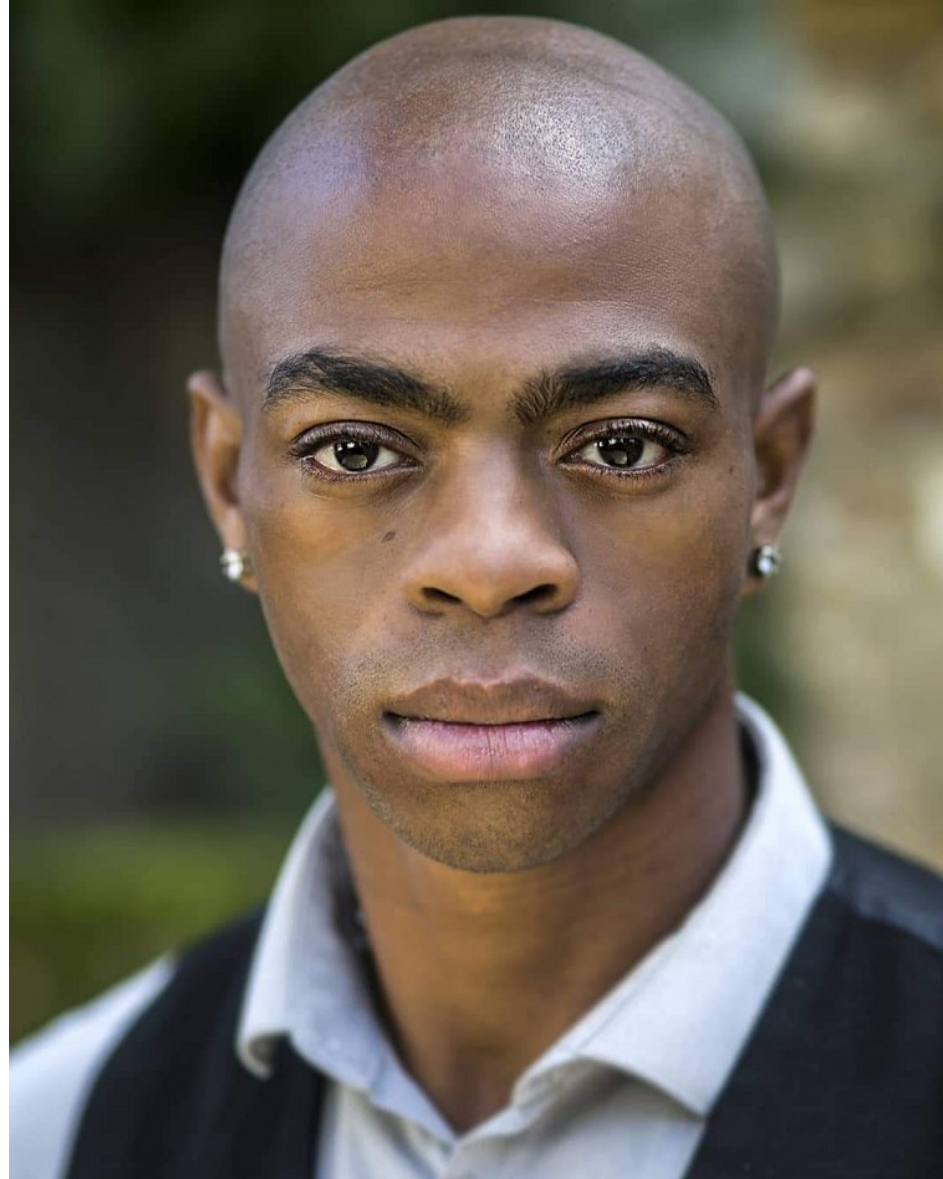

Image: Buzz Talent

MIKHAIL

Height 183cm/6'0" Chest 34cm/13.5" Waist 35cm/14" Shoe 46.5 EU/12 US/11.5 UK Hair Bald Eyes Hazel

Image: Buzz Talent

MIKHAIL

Height 183cm/6'0" Chest 34cm/13.5" Waist 35cm/14" Shoe 46.5 EU/12 US/11.5 UK Hair Bald Eyes Hazel

Image: Buzz Talent

MIKHAIL

Height 183cm/6'0" Chest 34cm/13.5" Waist 35cm/14" Shoe 46.5 EU/12 US/11.5 UK Hair Bald Eyes Hazel