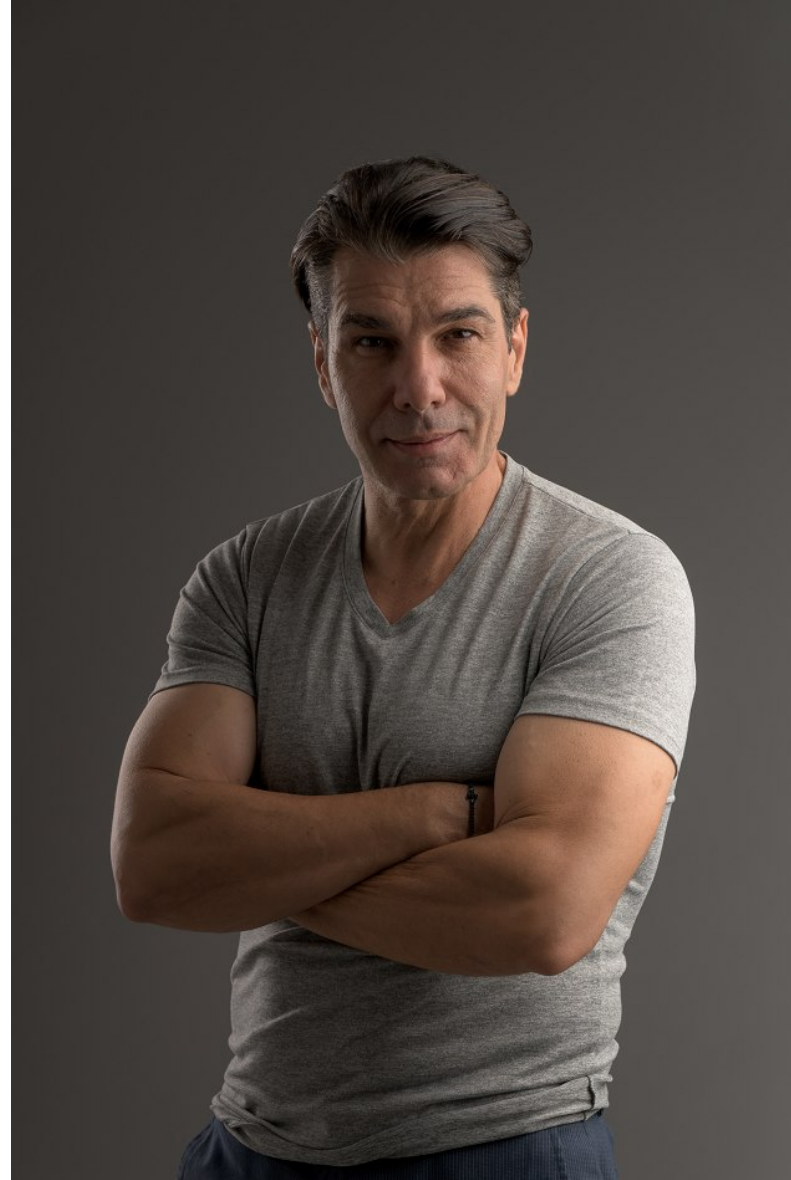

Image: Buzz Talent

PERIKLIS

Height 181cm/5'11.5" Chest 52cm/20.5" Waist 45cm/17.5" Inseam 97cm/38" Sleeve 61cm/24" Shoe 43.5 EU/10 US/9.5 UK Hair Black Eyes Brown

Image: Buzz Talent

PERIKLIS

Height 181cm/5'11.5" Chest 52cm/20.5" Waist 45cm/17.5" Inseam 97cm/38" Sleeve 61cm/24" Shoe 43.5 EU/10 US/9.5 UK Hair Black Eyes Brown

Image: Buzz Talent

PERIKLIS

Height 181cm/5'11.5" Chest 52cm/20.5" Waist 45cm/17.5" Inseam 97cm/38" Sleeve 61cm/24" Shoe 43.5 EU/10 US/9.5 UK Hair Black Eyes Brown