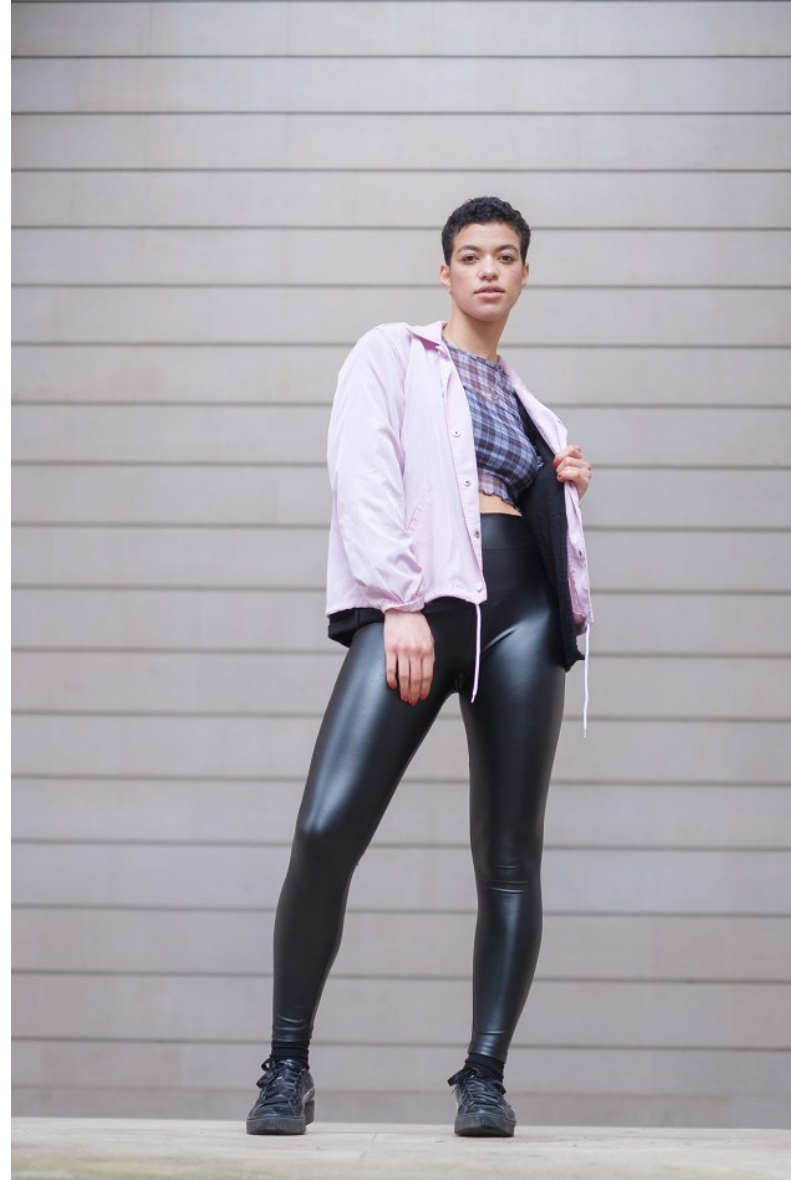

Image: Buzz Talent

ROXA

Height 178cm/5'10" Waist 69cm/27" Hips 102cm/40" Top M Bottom S Hair Light Red Eyes Hazel

Image: Buzz Talent

ROXA

Height 178cm/5'10" Waist 69cm/27" Hips 102cm/40" Top M Bottom S Hair Light Red Eyes Hazel