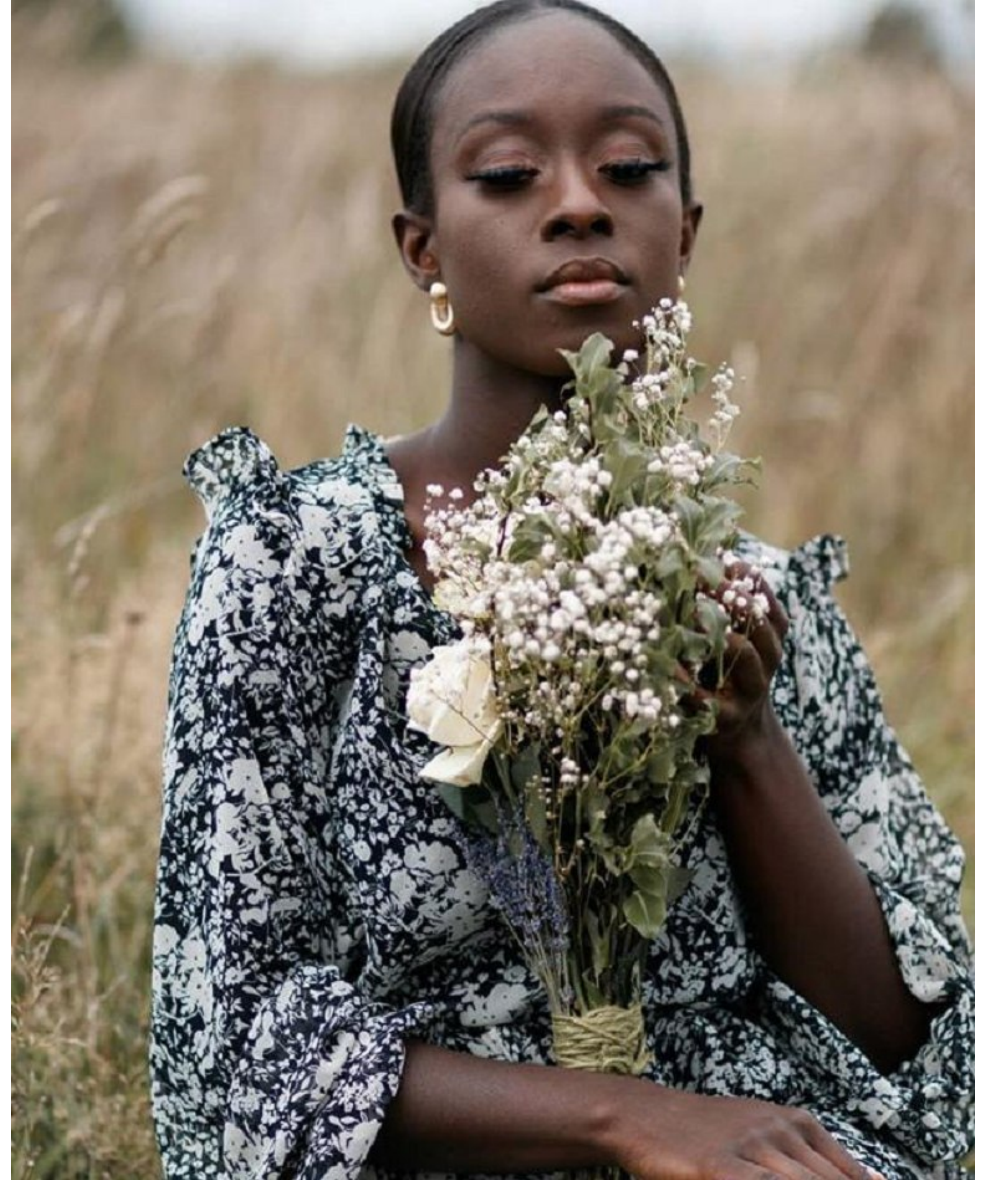

Image: Buzz Talent

AKUA

Height 163cm/5'4" Bust 81cm/32" A Waist 61cm/24" Hips 79cm/31" Dress 34-36 EU/4-6 US/6-8 UK Shoe 20.5 EU/5 US/4 UK (kids) Hair Black Eyes Brown

Image: Buzz Talent

AKUA

Height 163cm/5'4" Bust 81cm/32" A Waist 61cm/24" Hips 79cm/31" Dress 34-36 EU/4-6 US/6-8 UK Shoe 20.5 EU/5 US/4 UK (kids) Hair Black Eyes Brown