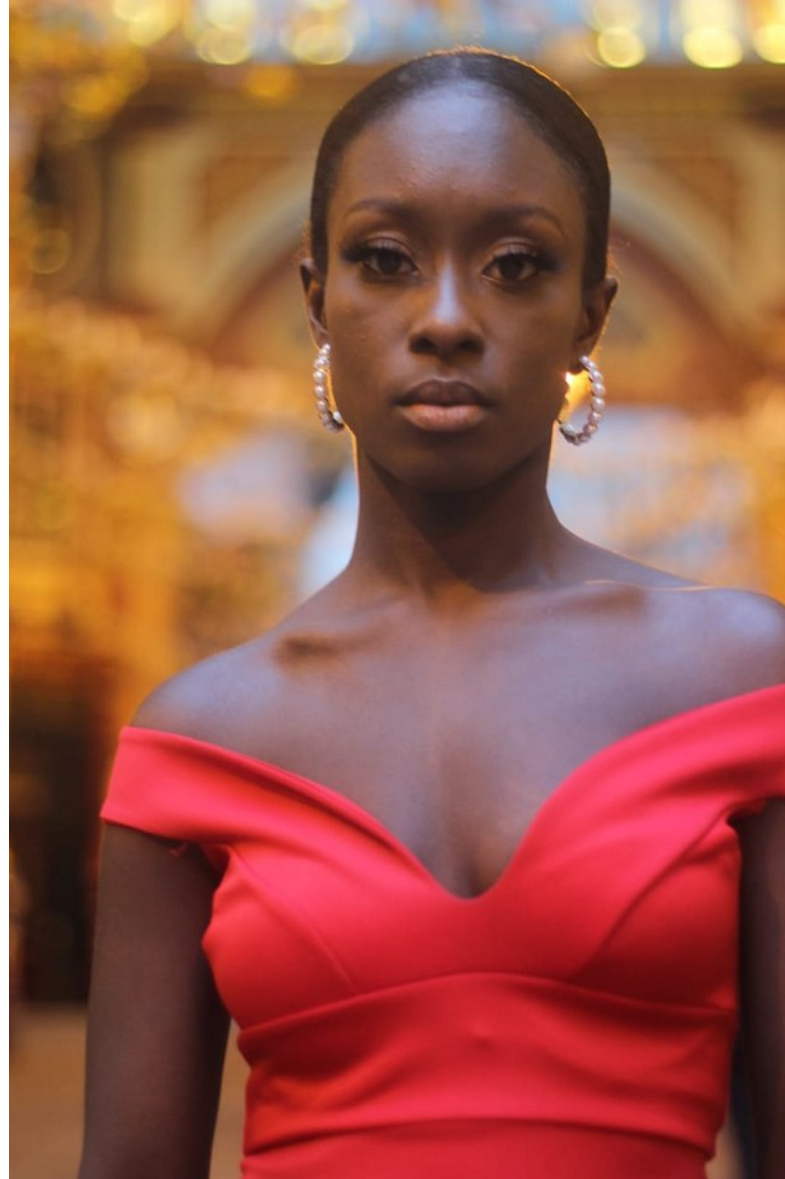

Image: Buzz Talent

AKUA

Height 163cm/5'4" Bust 81cm/32" A Waist 61cm/24" Hips 79cm/31" Dress 34-36 EU/4-6 US/6-8 UK Shoe 20.5 EU/5 US/4 UK (kids) Hair Black Eyes Brown