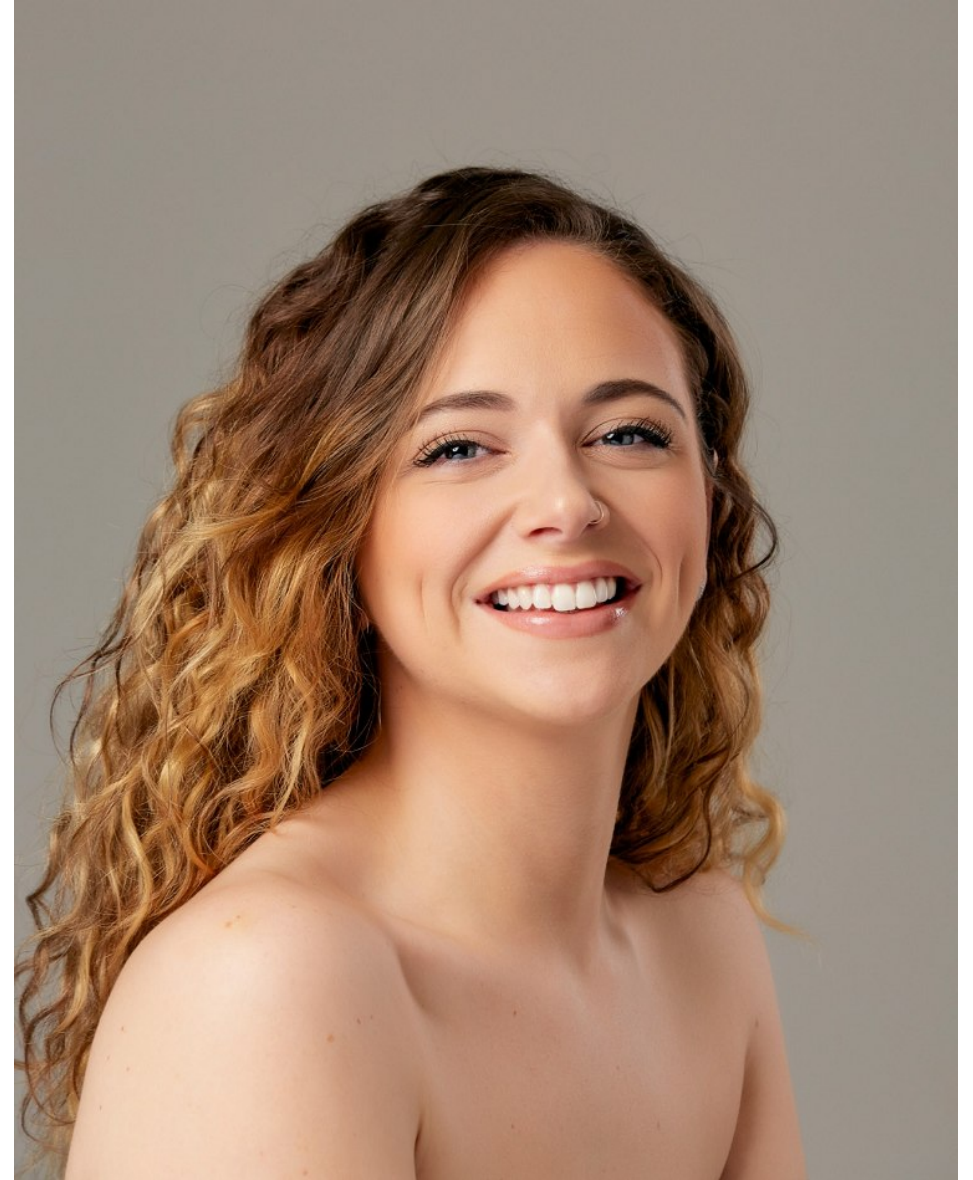

Image: Buzz Talent

AIMEE

Height 163cm/5'4" Bust 91cm/36" C/D Waist 66cm/26" Hips 94cm/37" Dress 36 EU/6 US/8 UK Shoe 37.5 EU/6.5 US/4.5 UK Hair Brown Venetian Eyes Blue/Green

Image: Buzz Talent

AIMEE

Height 163cm/5'4" Bust 91cm/36" C/D Waist 66cm/26" Hips 94cm/37" Dress 36 EU/6 US/8 UK Shoe 37.5 EU/6.5 US/4.5 UK Hair Brown Venetian Eyes Blue/Green

Image: Buzz Talent

AIMEE

Height 163cm/5'4" Bust 91cm/36" C/D Waist 66cm/26" Hips 94cm/37" Dress 36 EU/6 US/8 UK Shoe 37.5 EU/6.5 US/4.5 UK Hair Brown Venetian Eyes Blue/Green