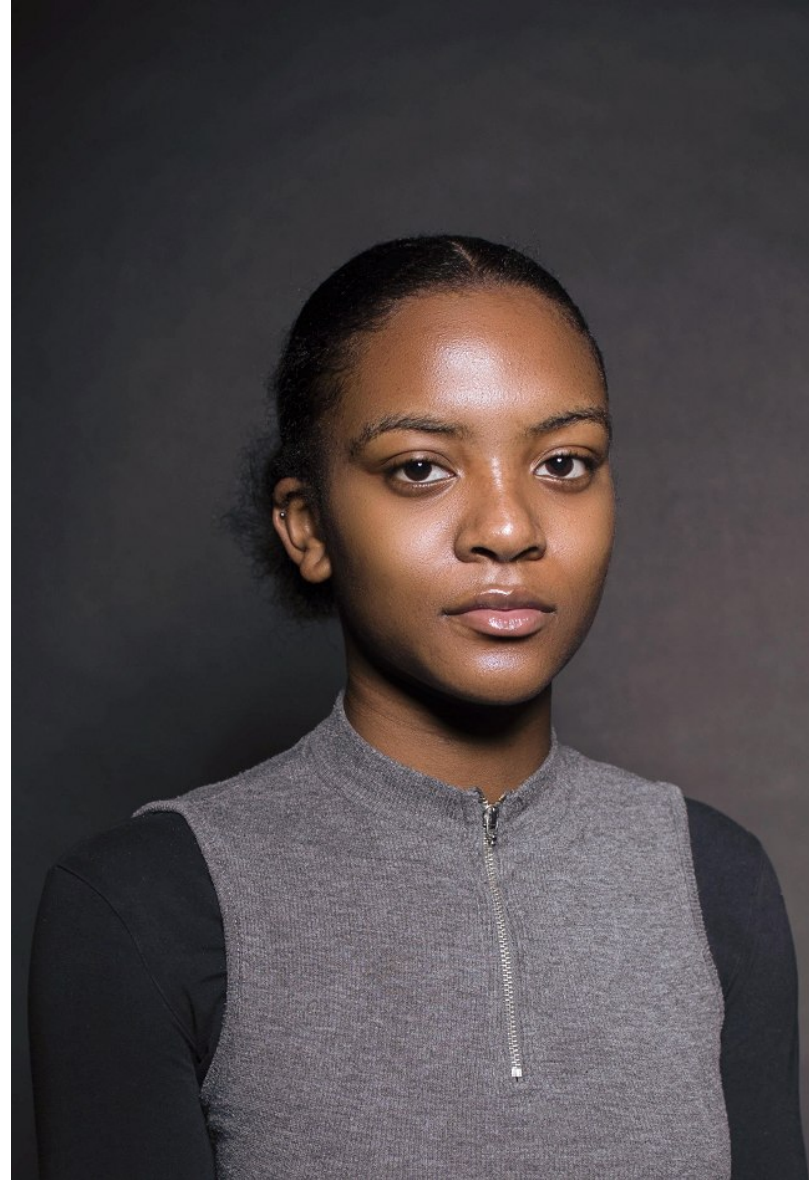

Image: Buzz Talent

ANNIE

Height 169cm/5'6.5" Bust 84cm/33" D Waist 66cm/26" Hips 94cm/37" Dress 36 EU/6 US/8 UK Shoe 41 EU/10 US/7 UK Hair Dark Brown Eyes Brown

Image: Buzz Talent

ANNIE

Height 169cm/5'6.5" Bust 84cm/33" D Waist 66cm/26" Hips 94cm/37" Dress 36 EU/6 US/8 UK Shoe 41 EU/10 US/7 UK Hair Dark Brown Eyes Brown