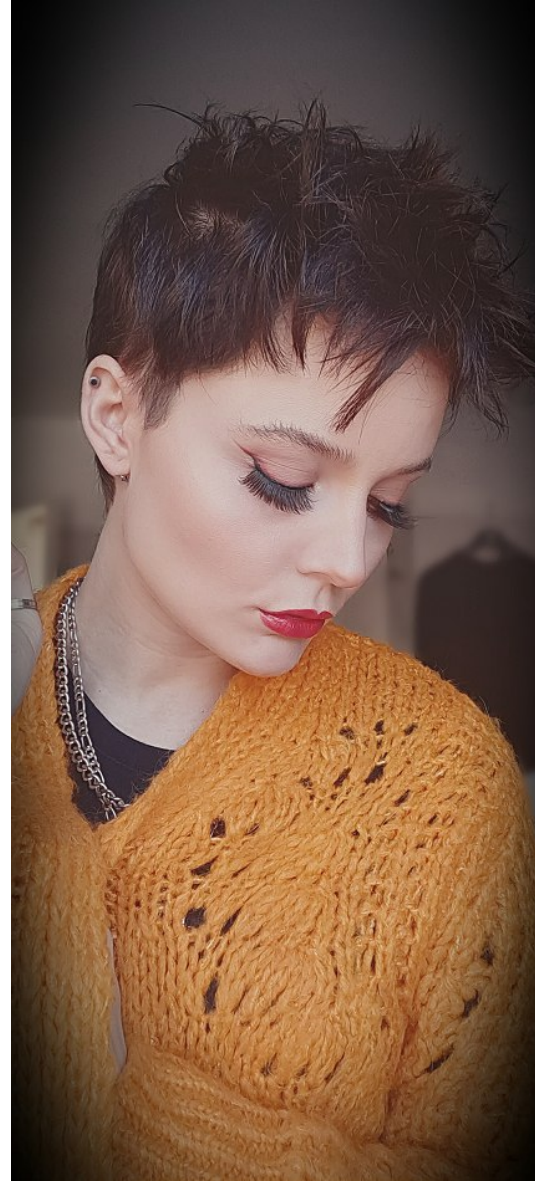

Image: Buzz Talent

ABIGAIL

Height 162cm/5'3.5" Bust 82cm/32.5" B Waist 65cm/25.5" Hips 82cm/32.5" Dress 34-36 EU/4-6 US/6-8 UK Shoe 37 EU/6 US/4 UK Hair Light Brown Eyes Green

Image: Buzz Talent

ABIGAIL

Height 162cm/5'3.5" Bust 82cm/32.5" B Waist 65cm/25.5" Hips 82cm/32.5" Dress 34-36 EU/4-6 US/6-8 UK Shoe 37 EU/6 US/4 UK Hair Light Brown Eyes Green