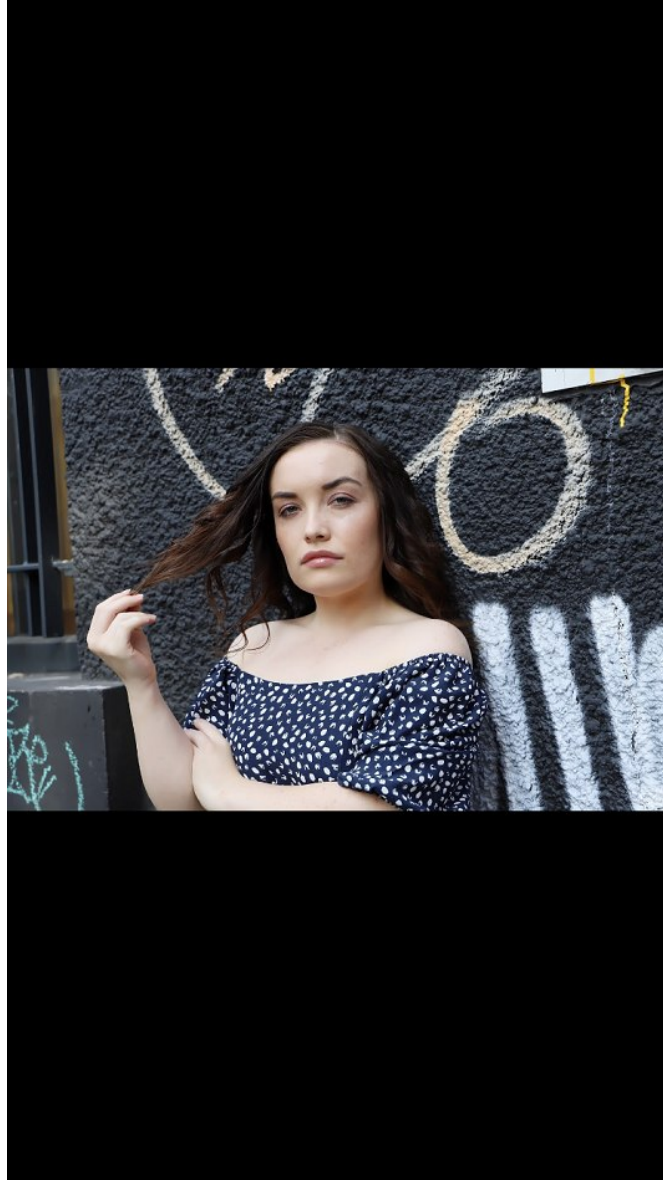

Image: Buzz Talent

AMIELOUISE

Height 150cm/4'10.5" Bust 82cm/32.5" DD Waist 64cm/25" Hips 96cm/38" Dress 34-36 EU/4-6 US/6-8 UK Shoe 36.5 EU/5.5 US/3.5 UK Hair Brown Eyes Blue/Green

Image: Buzz Talent

AMIELOUISE

Height 150cm/4'10.5" Bust 82cm/32.5" DD Waist 64cm/25" Hips 96cm/38" Dress 34-36 EU/4-6 US/6-8 UK Shoe 36.5 EU/5.5 US/3.5 UK Hair Brown Eyes Blue/Green

Image: Buzz Talent

AMIELOUISE

Height 150cm/4'10.5" Bust 82cm/32.5" DD Waist 64cm/25" Hips 96cm/38" Dress 34-36 EU/4-6 US/6-8 UK Shoe 36.5 EU/5.5 US/3.5 UK Hair Brown Eyes Blue/Green