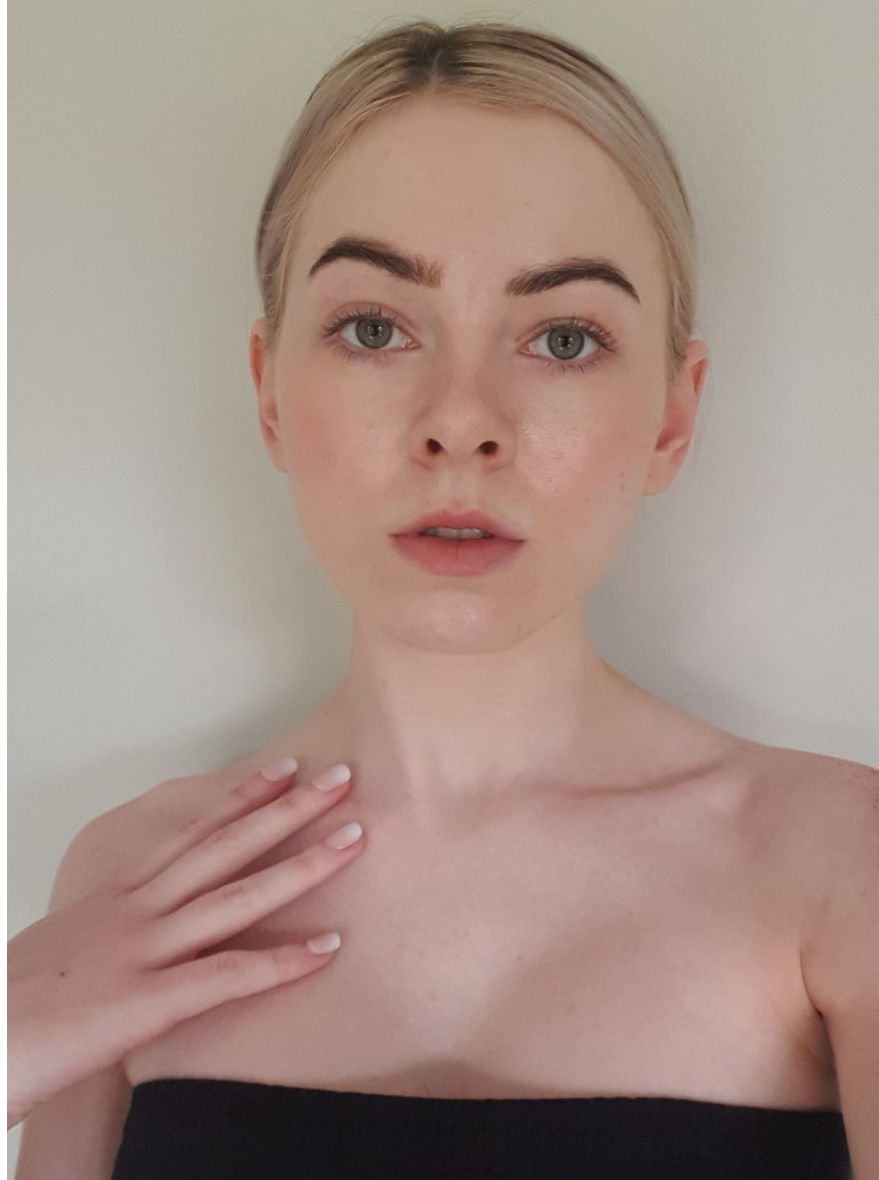

Image: Buzz Talent

BETHANY

Height 165cm/5'5" Bust 81cm/32" C/D Waist 61cm/24" Hips 89cm/35" Dress 34 EU/4 US/6 UK Shoe 38.5 EU/7.5 US/5.5 UK Hair Light Blonde Eyes Hazel

Image: Buzz Talent

BETHANY

Height 165cm/5'5" Bust 81cm/32" C/D Waist 61cm/24" Hips 89cm/35" Dress 34 EU/4 US/6 UK Shoe 38.5 EU/7.5 US/5.5 UK Hair Light Blonde Eyes Hazel