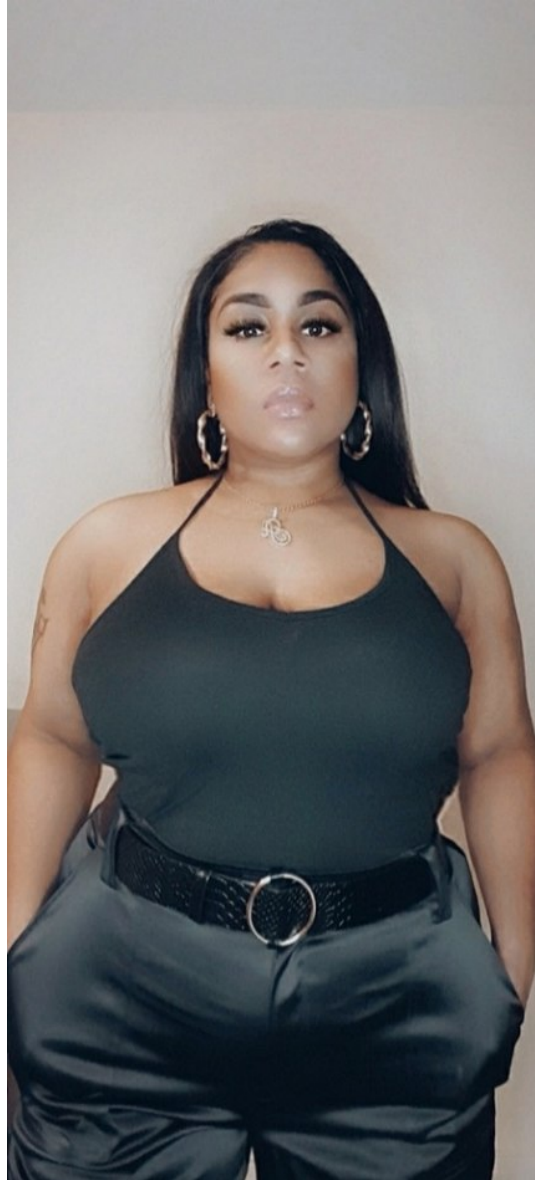

Image: Buzz Talent

ALICIA

Height 164cm/5'4.5" Bust 114cm/45" E Waist 107cm/42" Hips 118cm/46.5" Dress 46-48 EU/16-18 US/18-20 UK Shoe 42 EU/11 US/7.5 UK Hair Black Eyes Brown

Image: Buzz Talent

ALICIA

Height 164cm/5'4.5" Bust 114cm/45" E Waist 107cm/42" Hips 118cm/46.5" Dress 46-48 EU/16-18 US/18-20 UK Shoe 42 EU/11 US/7.5 UK Hair Black Eyes Brown

Image: Buzz Talent

ALICIA

Height 164cm/5'4.5" Bust 114cm/45" E Waist 107cm/42" Hips 118cm/46.5" Dress 46-48 EU/16-18 US/18-20 UK Shoe 42 EU/11 US/7.5 UK Hair Black Eyes Brown