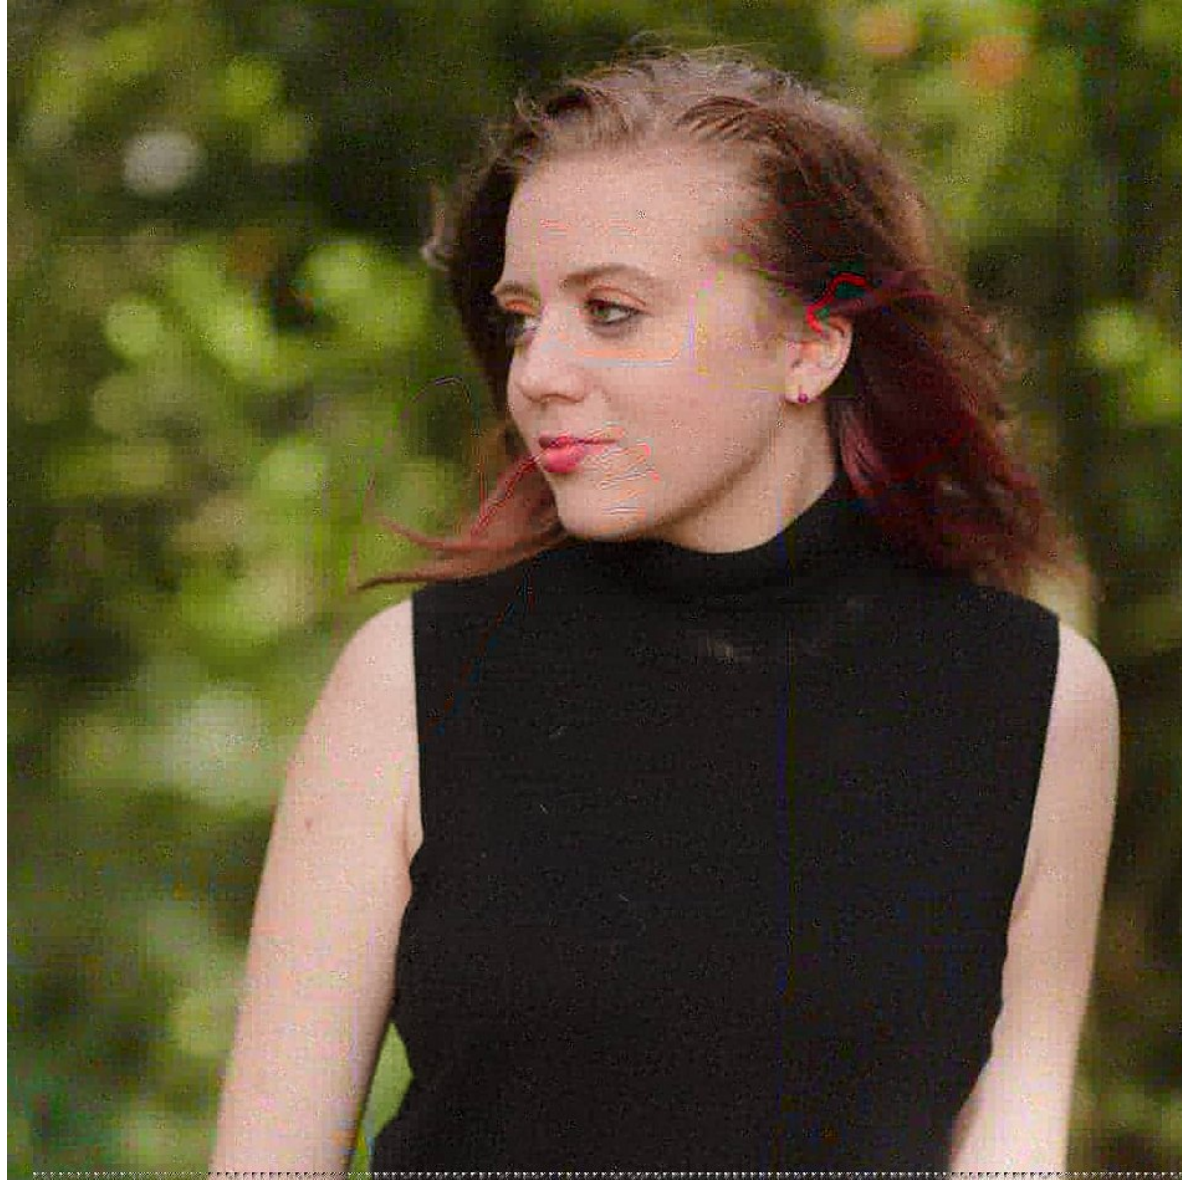

Image: Buzz Talent

BETH

Height 170cm/5'7" Bust 89cm/35" B Waist 74cm/29" Hips 89cm/35" Dress 42-44 EU/12-14 US/14-16 UK Shoe 39 EU/8 US/6 UK Hair Chestnut Eyes Hazel

Image: Buzz Talent

BETH

Height 170cm/5'7" Bust 89cm/35" B Waist 74cm/29" Hips 89cm/35" Dress 42-44 EU/12-14 US/14-16 UK Shoe 39 EU/8 US/6 UK Hair Chestnut Eyes Hazel