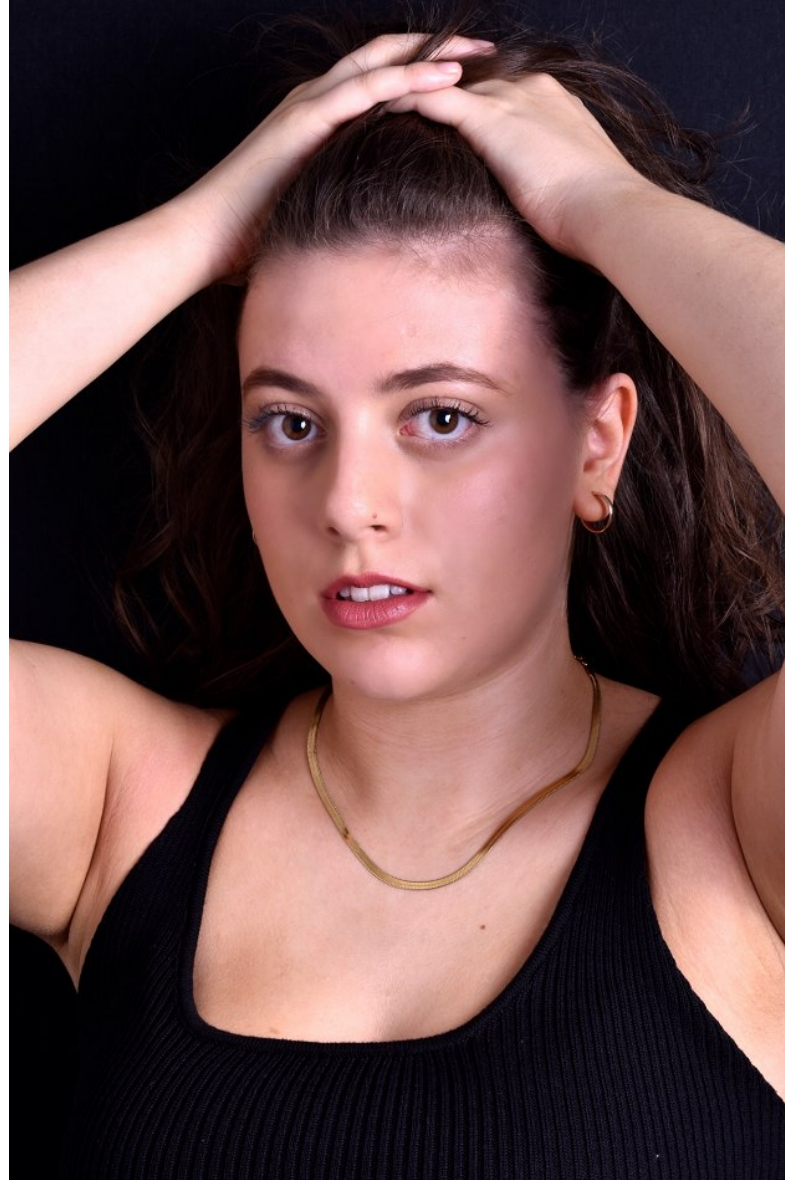

Image: Buzz Talent

ANA BEATRIZ

Height 167cm/5'5.5" Bust 91cm/36" C Waist 91cm/36" Hips 111cm/43.5" Dress 40 EU/10 US/12 UK Shoe 40 EU/9 US/6.5 UK Hair Brown

Image: Buzz Talent

ANA BEATRIZ

Height 167cm/5'5.5" Bust 91cm/36" C Waist 91cm/36" Hips 111cm/43.5" Dress 40 EU/10 US/12 UK Shoe 40 EU/9 US/6.5 UK Hair Brown

## ANA BEATRIZ

Height 167cm/5'5.5" Bust 91cm/36" C Waist 91cm/36" Hips 111cm/43.5" Dress 40 EU/10 US/12 UK Shoe 40 EU/9 US/6.5 UK Hair Brown

Image: Buzz Talent

ANA BEATRIZ

Height 167cm/5'5.5" Bust 91cm/36" C Waist 91cm/36" Hips 111cm/43.5" Dress 40 EU/10 US/12 UK Shoe 40 EU/9 US/6.5 UK Hair Brown