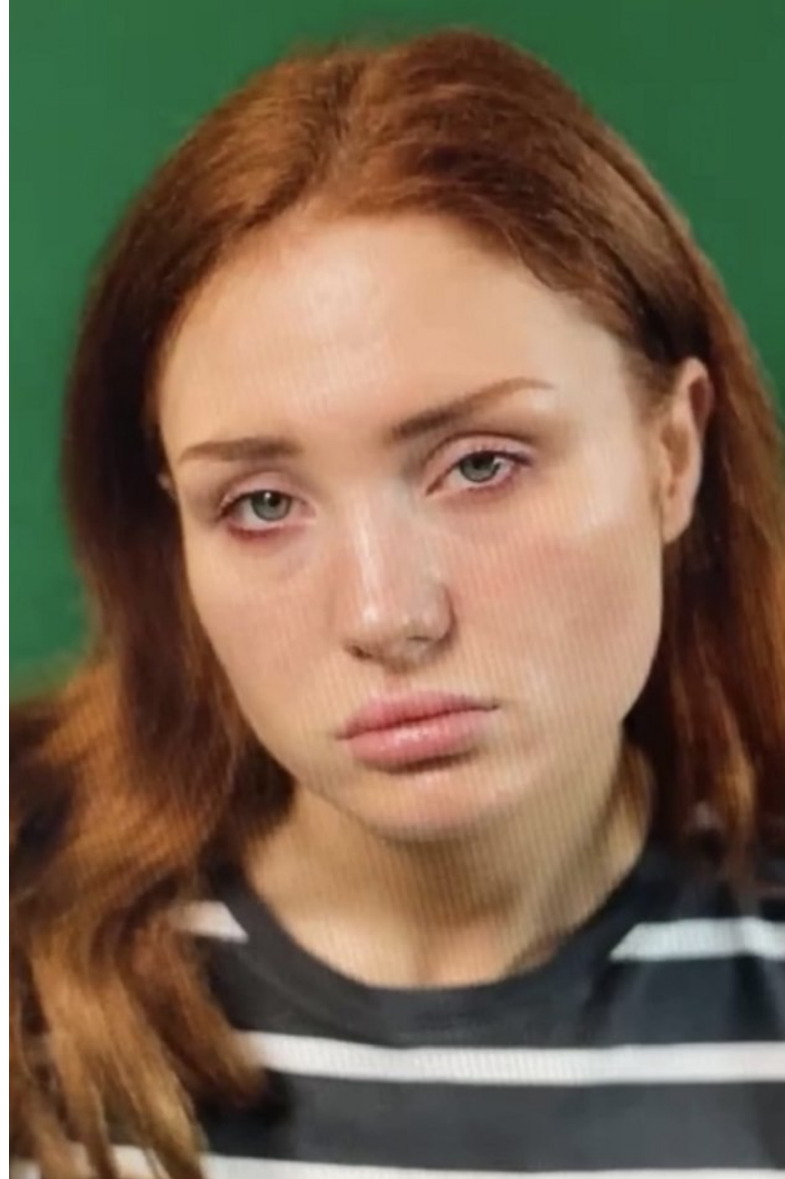

Image: Buzz Talent

ALICE

Height 165cm/5'5" Bust 82cm/32.5" A/B Waist 61cm/24" Hips 88cm/34.5" Dress 34 EU/4 US/6 UK Shoe 38.5 EU/7.5 US/5.5 UK Top XS Bottom S Hair Auburn Red  
Eyes Blue/Green